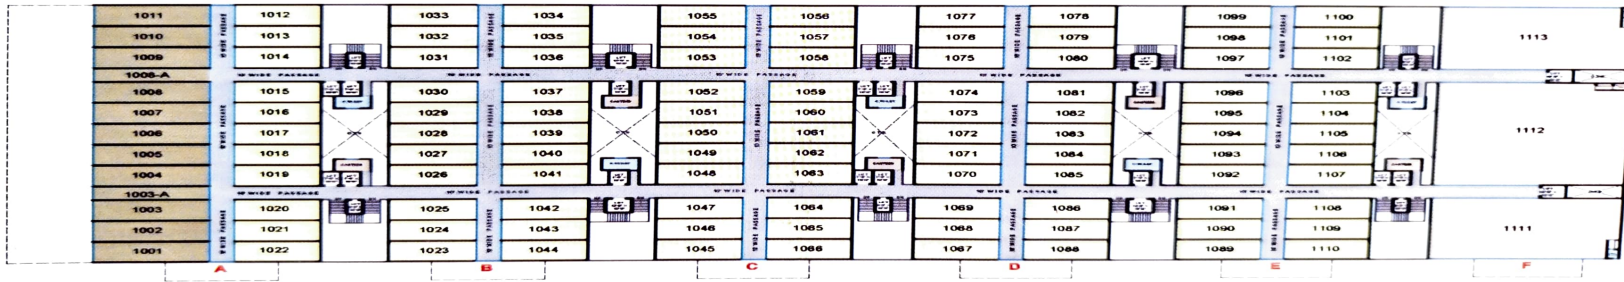

OUR	SIZE	SUPER BUILTUP AREA
	47'-0" X 15'-0"	1481 SQ. FT.
	35'-2" X 15'-8"	1108 SQ. FT.
	15'-2" X 8'-8"	263 SQ. FT.

FIRST FLOOR PLAN

I S M T W I D E R O A D