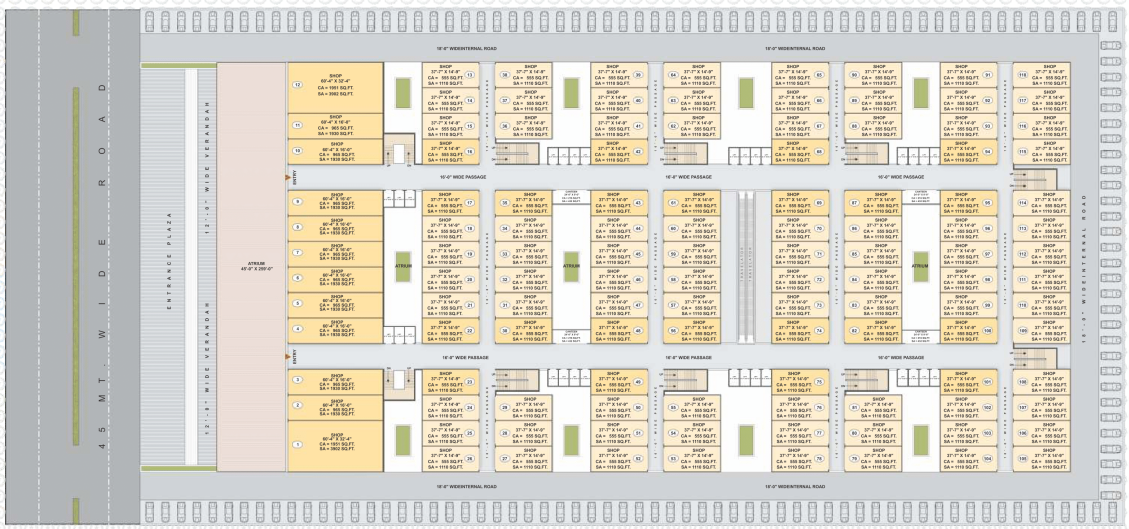

GROUND FLOOR PLAN

GOODS TRAVELATOR

TYPICAL FLOOR PLAN (UPPER TO 7th FLOOR)

THE POLARIS
TEXTILE CITY