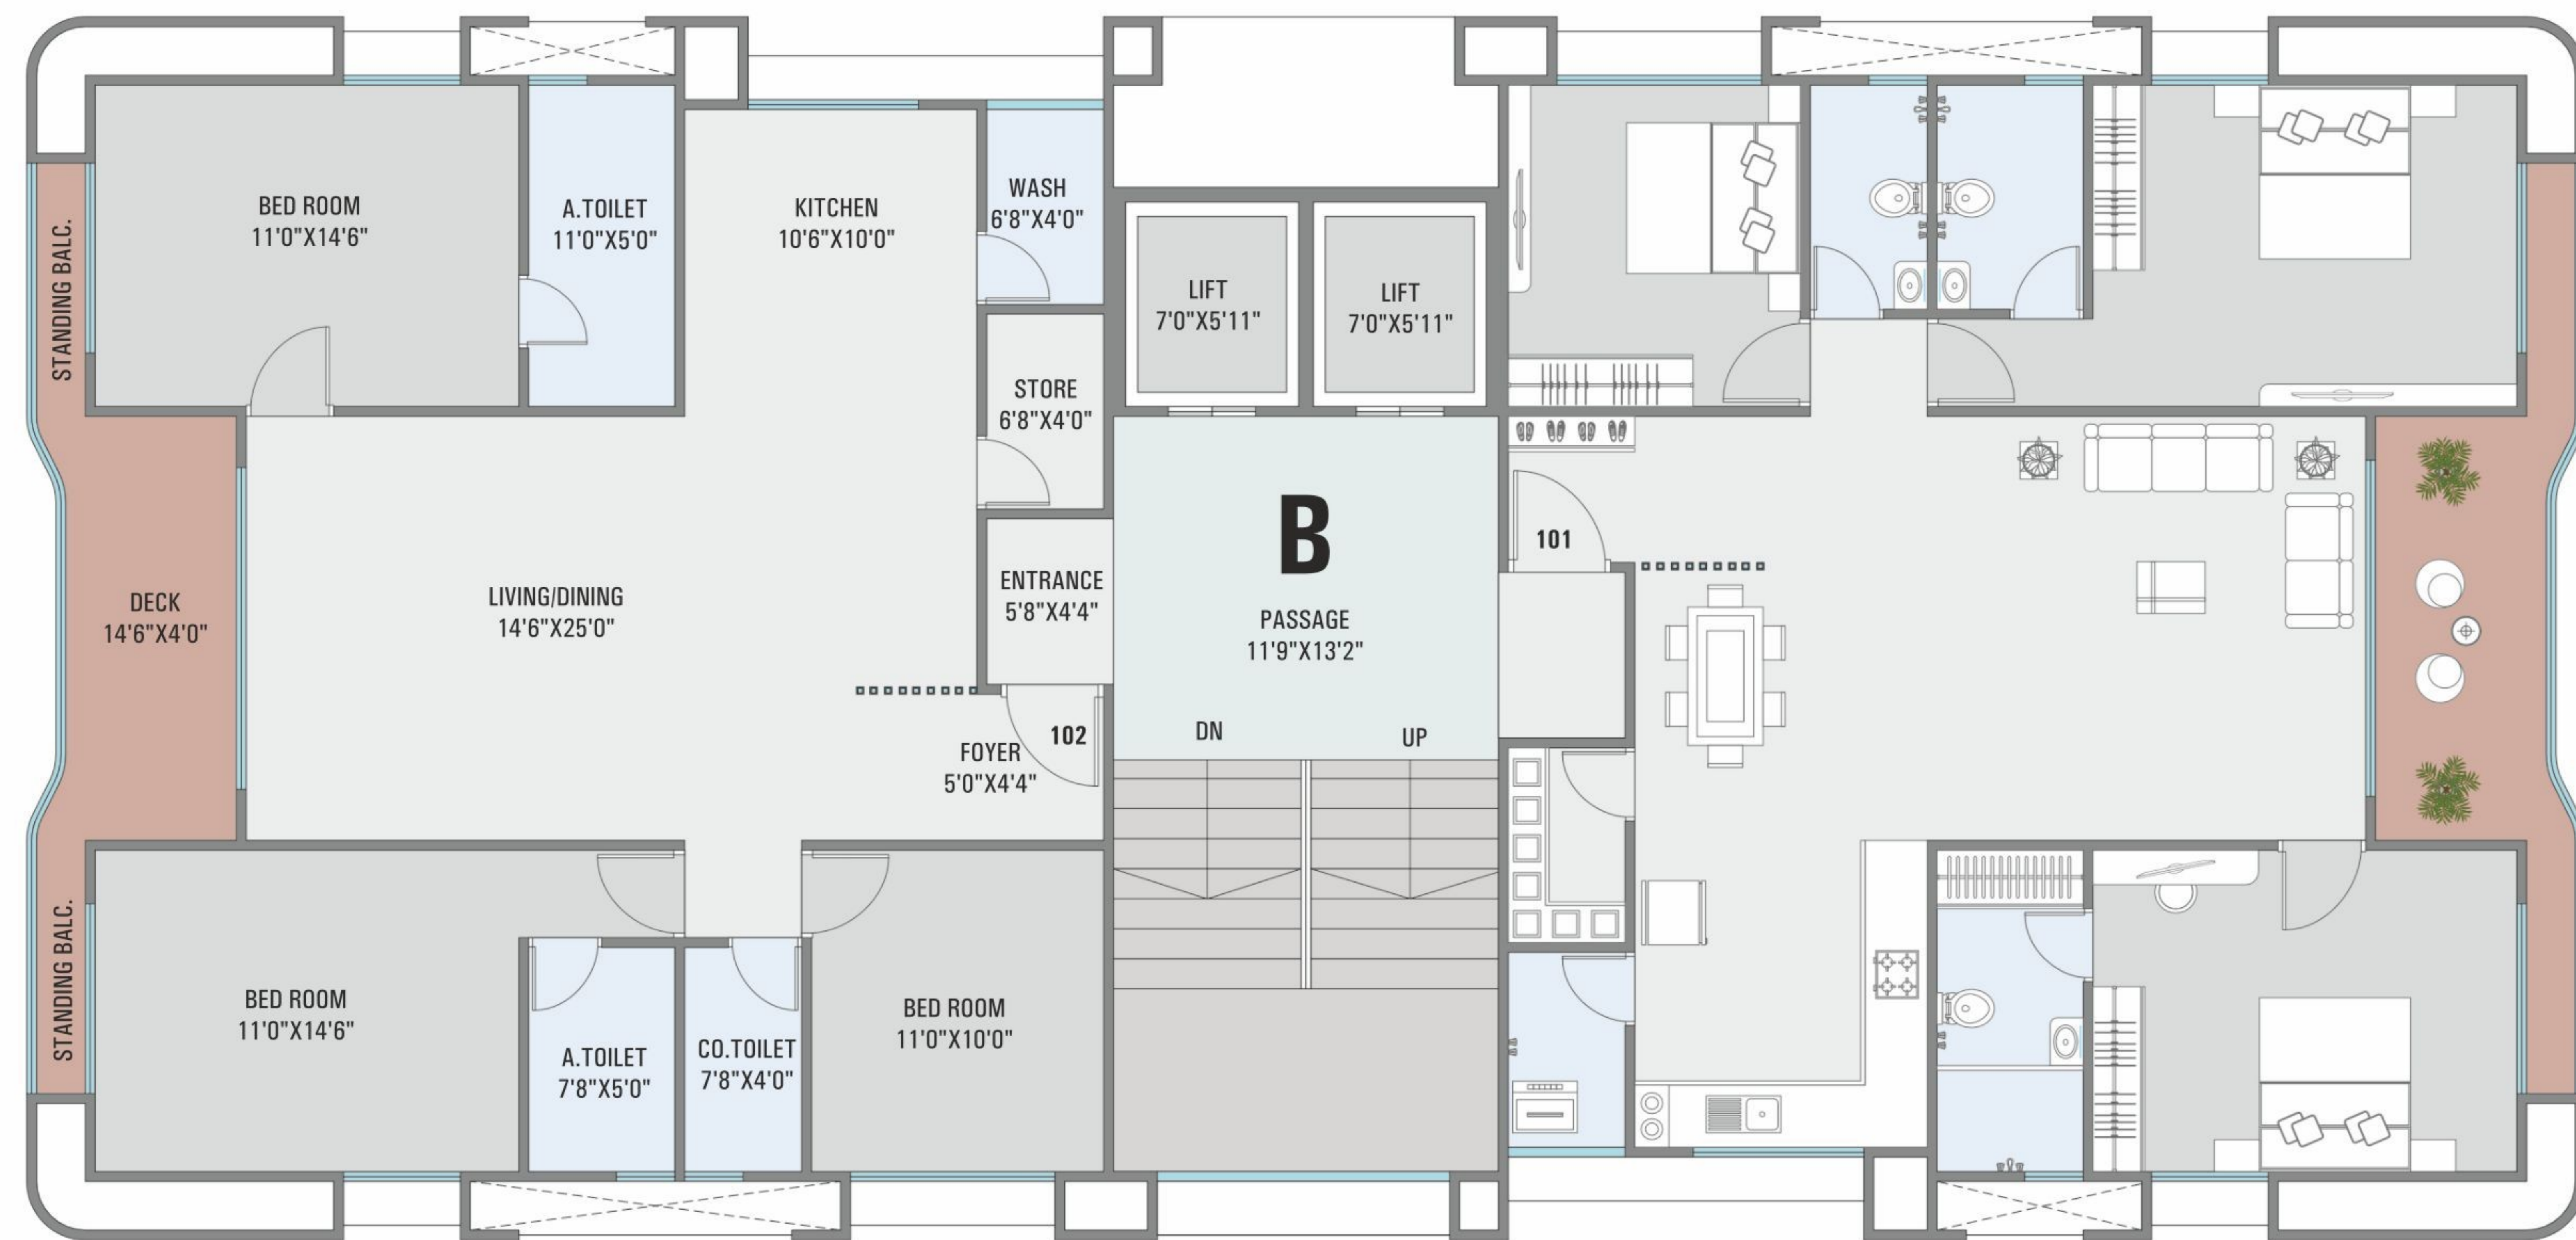

DMD

AURA

3 BHK Superior Living

A TOWER | B TOWER
2565 sqft | 2359 sqft

**NEAR DMD SIGNUS
VESU, SURAT, INDIA**

Building B Floor Plan **2359 sq ft**

Building A Floor Plan **2565 sq ft**

DMD
DEVELOPERS
Quest For Excellence

Address: DMD Aura, Near DMD Signus, Next to Ratnansh Apartment, Vesu

This Brochure Is For Private Circulation & General Information Only, Developer Can Do Any Changes Without Prior Notice.
*Artistic Visualisation