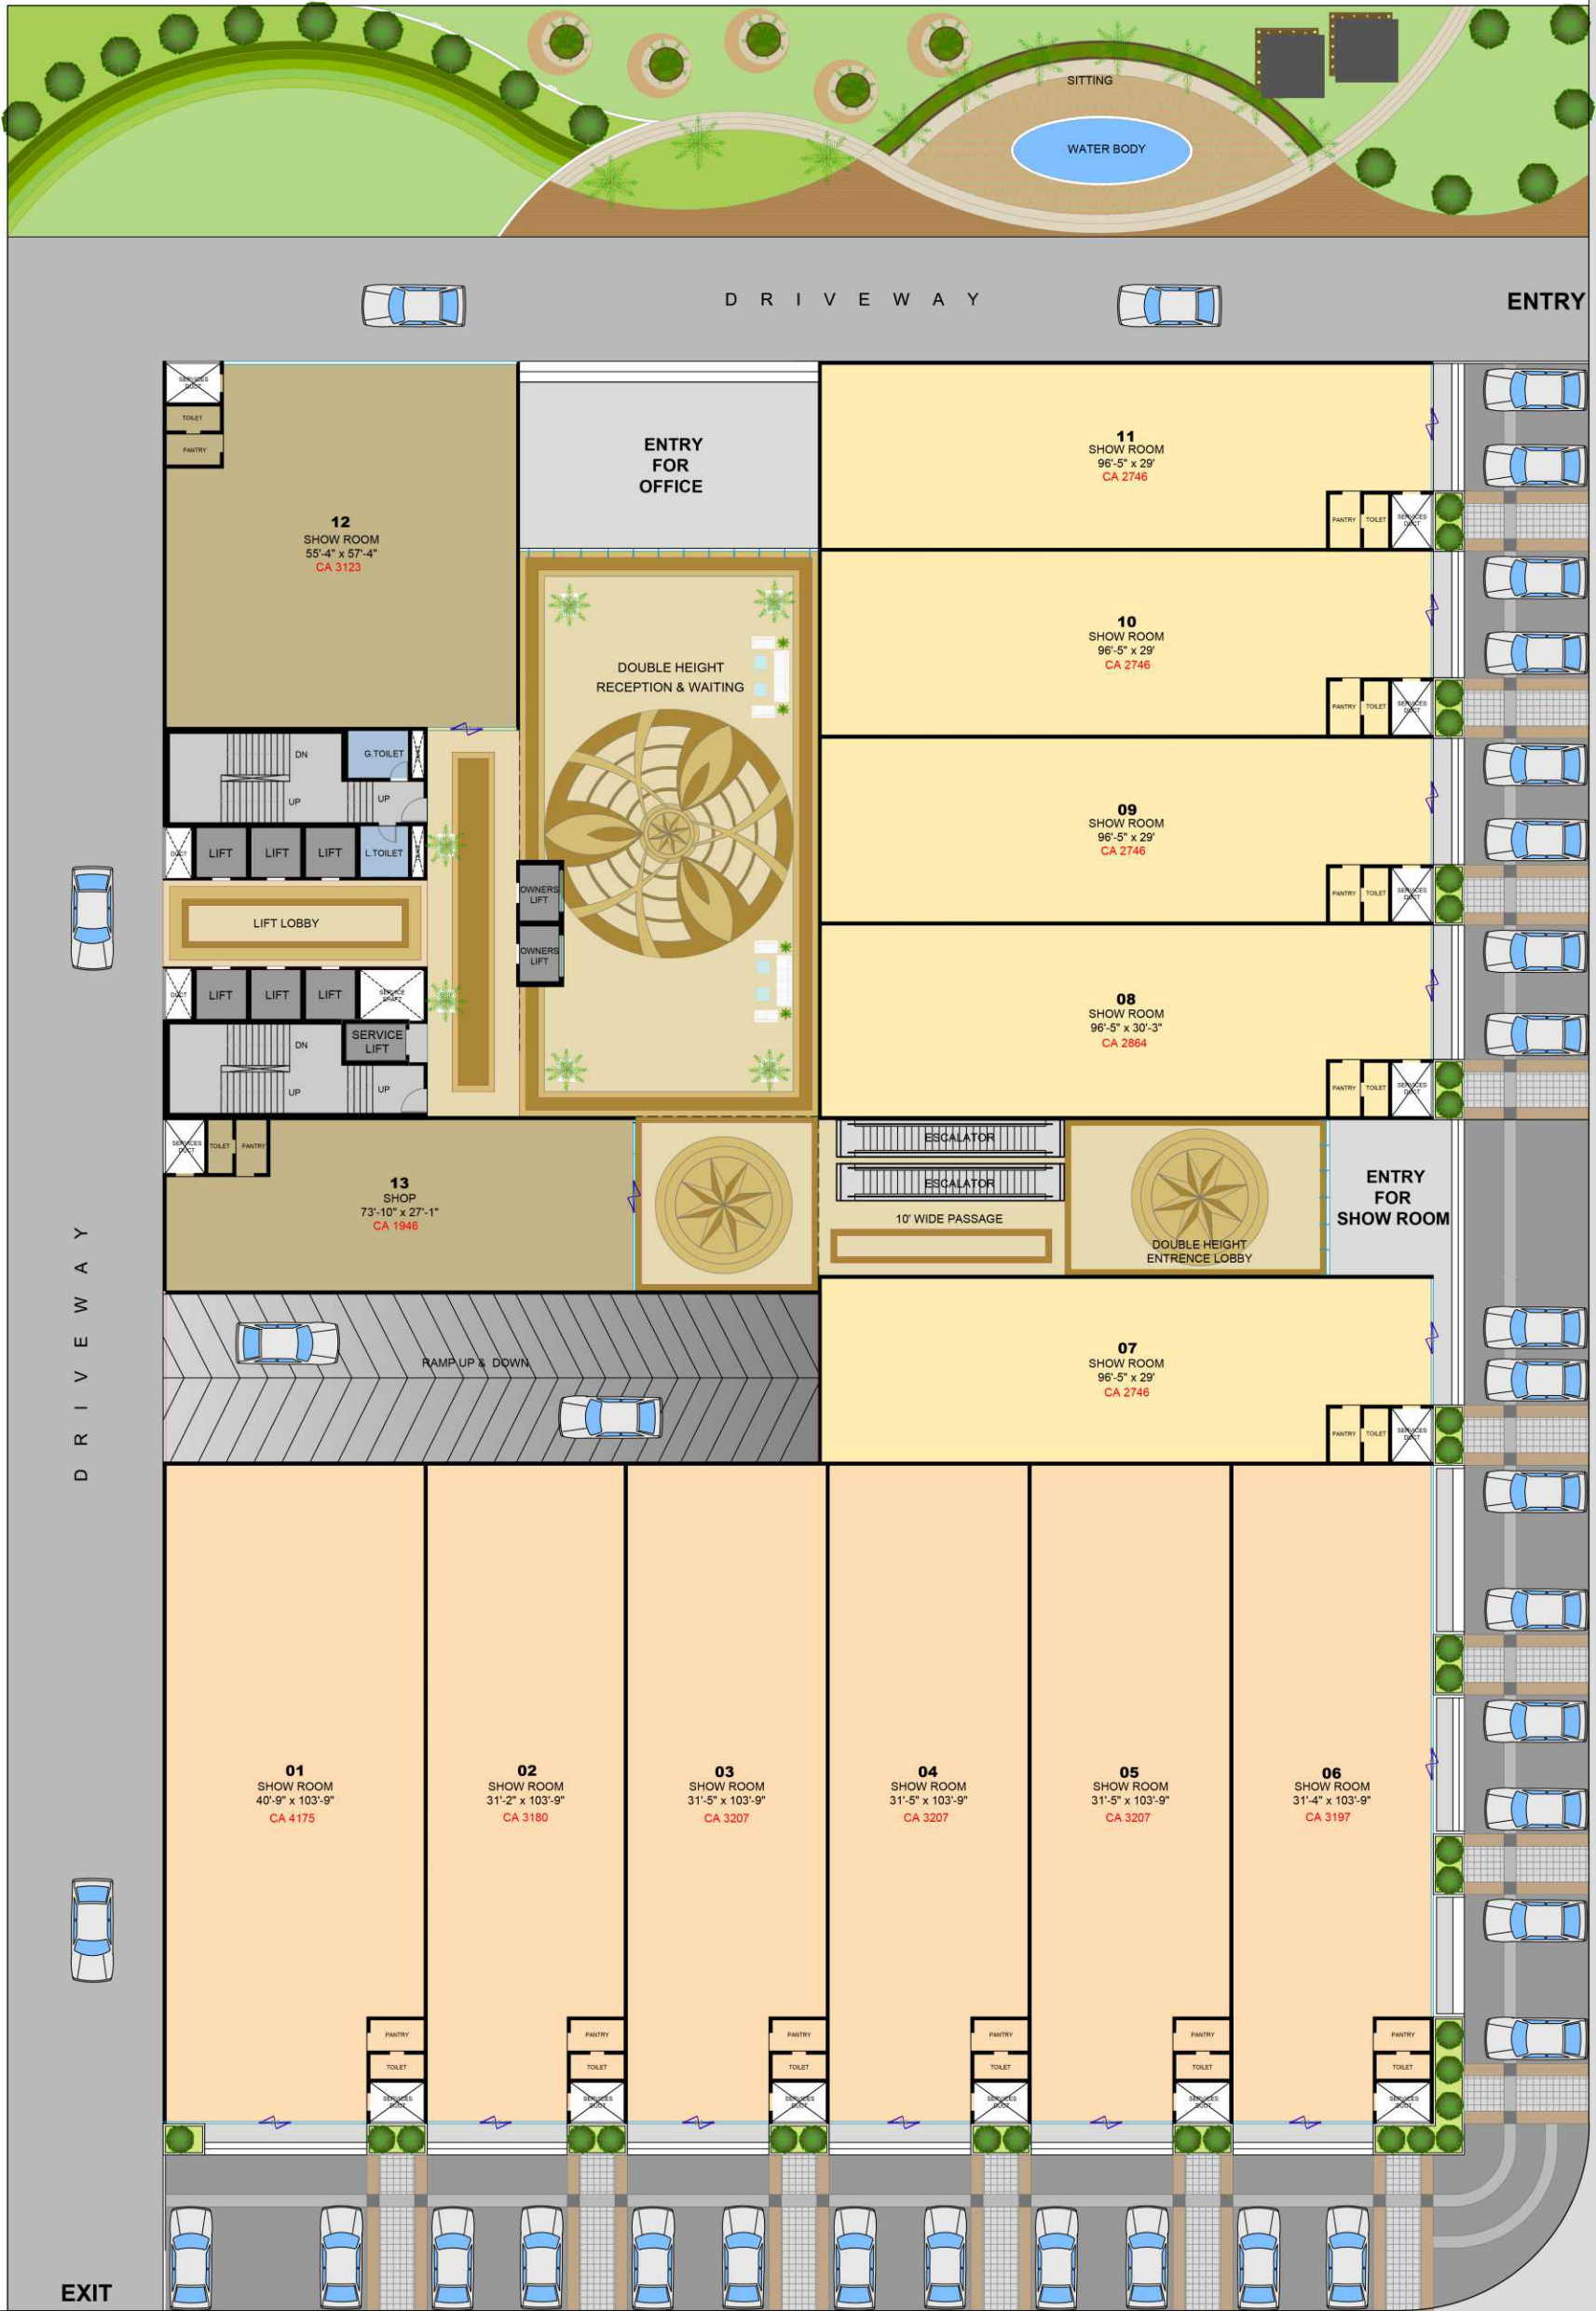

RAJHANS
SKYLAR

KEY PLAN

200' WIDE UDHNA-MAGDALLA ROAD

GROUND FLOOR

40' WIDE ROAD

200' WIDE UDHNA-MAGDALLA ROAD

2ND FLOOR

3RD FLOOR

4TH FLOOR

200' WIDE UDHNA-MAGDALLA ROAD

5TH FLOOR

6TH FLOOR

40' WIDE ROAD

200' WIDE UDHNA-MAGDALLA ROAD

7TH FLOOR

8TH FLOOR

200' WIDE UDHNA-MAGDALLA ROAD

40' WIDE ROAD

9TH FLOOR

10TH FLOOR

11TH FLOOR