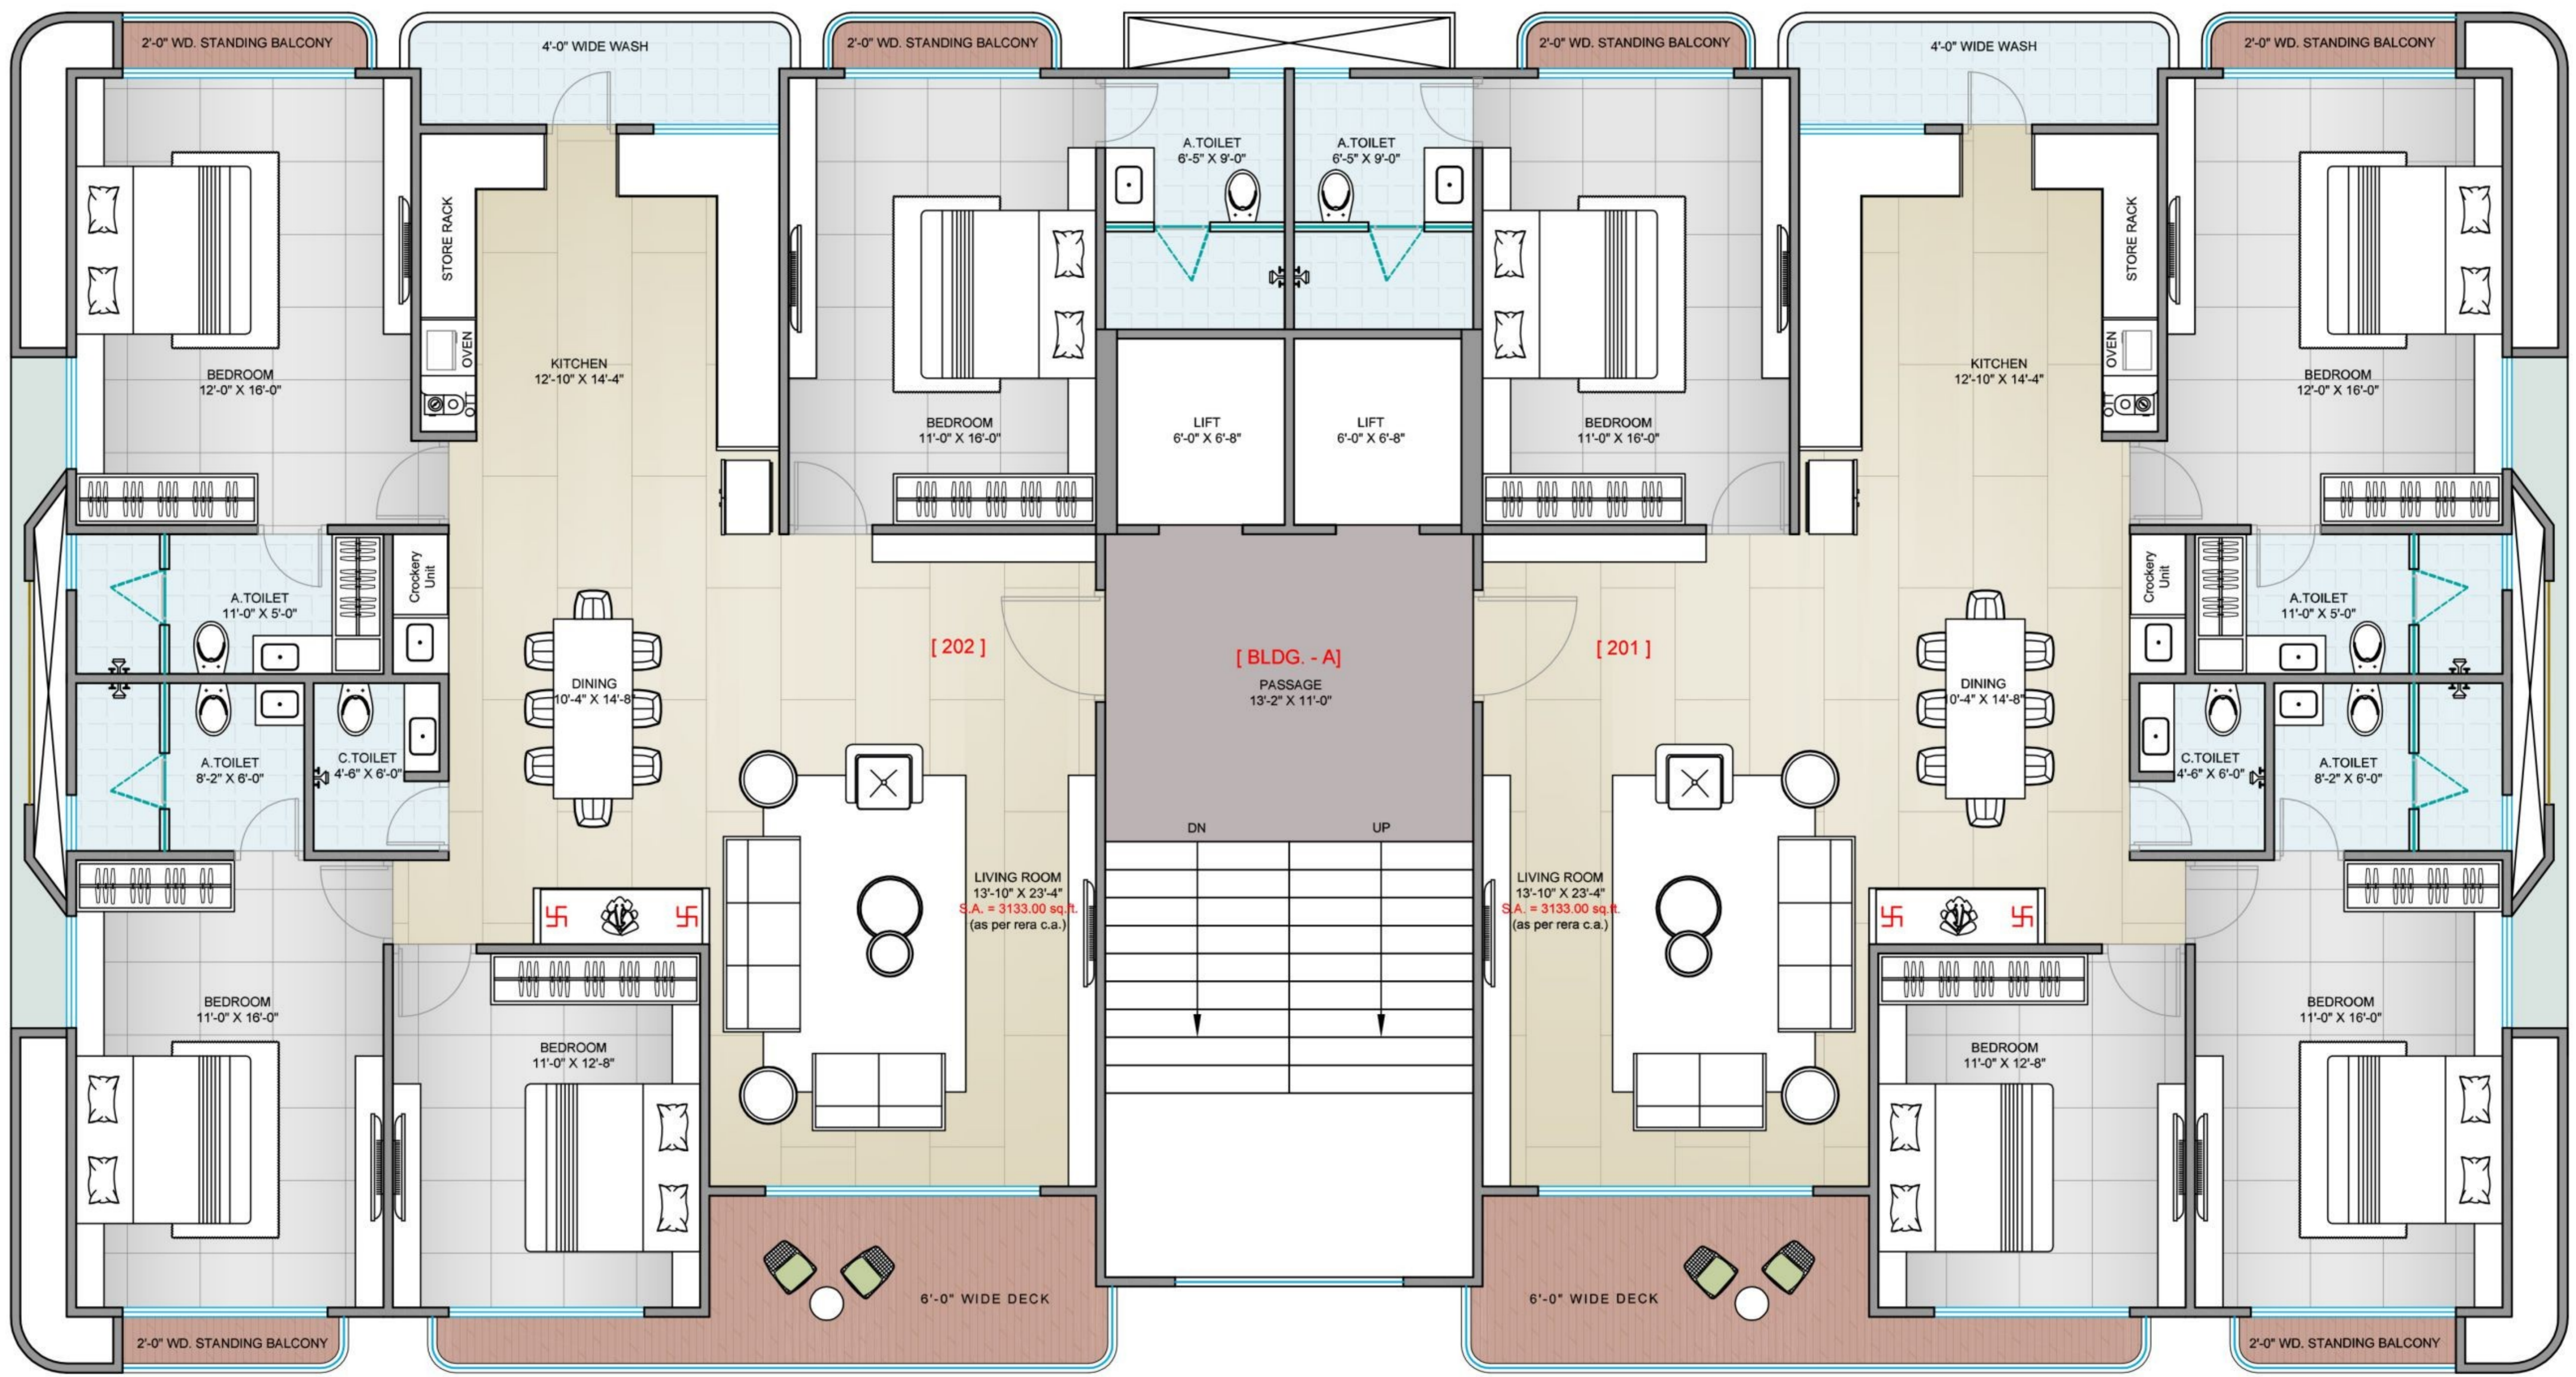

# SIGNUS

4 BHK LAKESIDE HOMES

Tower A  
3133 sq ft

Tower B  
3895 sq ft

Tower C  
3229 sq ft

**4BHK HOMES** | **2.7 FSI**

**17,000**  
SQ. FT. GARDEN

**3 TOWER**  
CAMPUS

# Building A Floor Plan 3133 sq ft

# Building B Floor Plan 3895 sq ft

This Brochure Is For Private Circulation & General Information Only, Developer Can Do Any Changes Without Prior Notice.  
\*Artistic Visualisation

# Building C Floor Plan 3229 sq ft