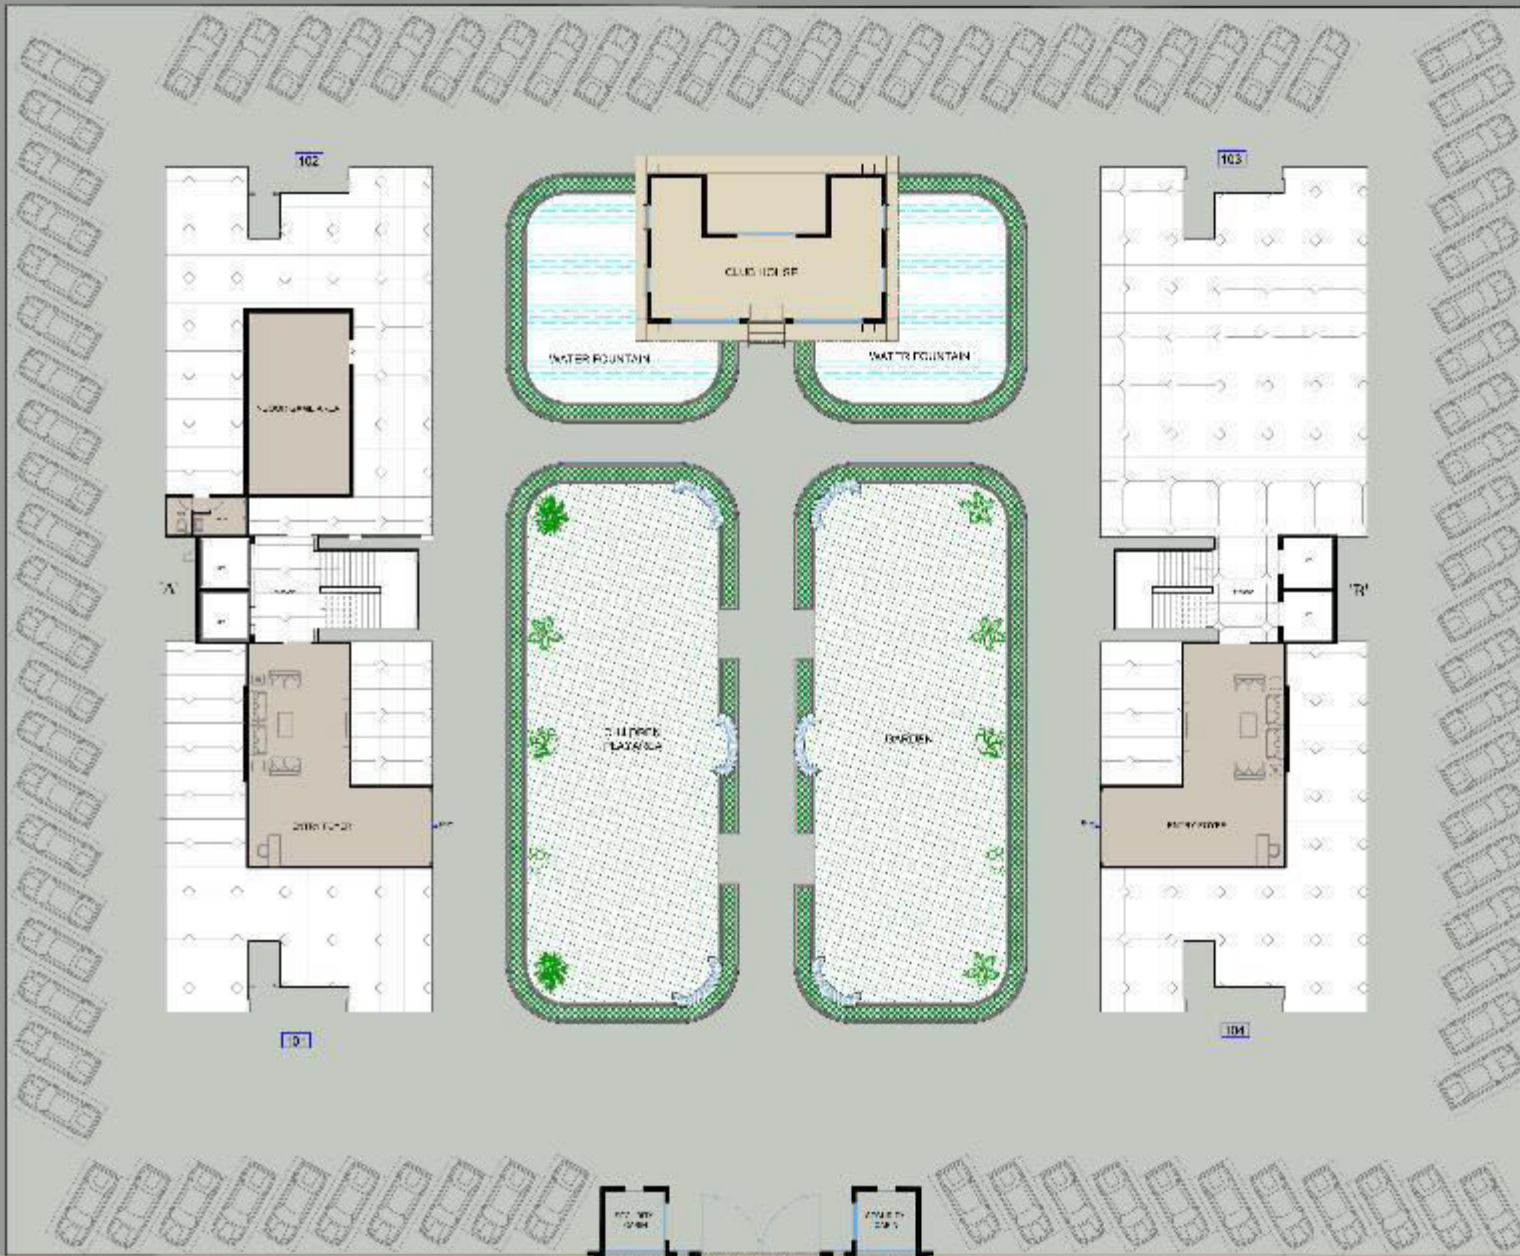

surya
lifestyle

2 Towers | 9 Storeyed | 4 & 5 BHK

A project by

Key Plan

Experience the True Aura of Exteriors

All images used are original and untouched pictures of the project

Picturesque Dream Homes

Enchanting Entrance

Magnificent Walkway

Palatial Porch

Lush Peripherals

Mesmerizing Starlit Structure

Plan Layout & Flat Layout

SURYA LEX VILL

GROUND FLOOR
LAY-OUT PLAN

കെ.എസ്.എസ്. - 1000000

Bedroom 1: Delightfully Airy

Bedroom 2: Appealing & Snug

Bedroom 3: Luxurious & Pleasant

Bedroom 3: Arresting & Grand

Bedroom 4: Warm & Cosy

Experience the Stunning Amenities

Invigorating Clubhouse

Grandeur Redefined