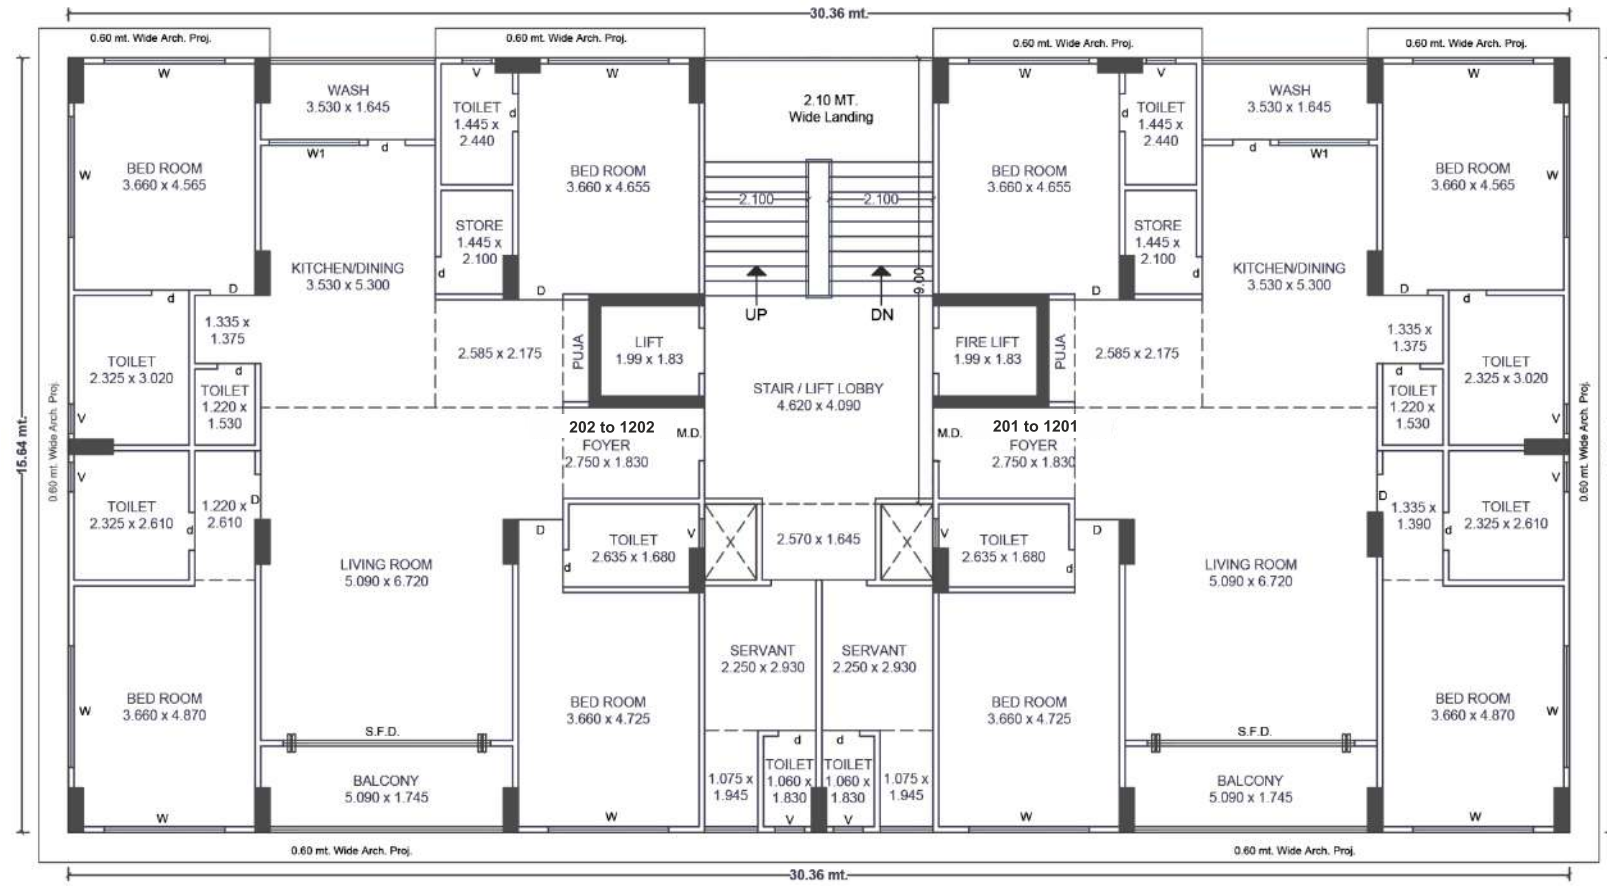

Share the evening experience of 'Good Life'.

SALE
FOR
COMMERCIAL

24.00 M. WIDE T.P. ROAD

18.00 M. WIDE T.P. ROAD

120.00 MT. WIDE D.P. ROAD

LAY OUT PLAN
SCALE : 1.0 cm. = 4.0 mt.

Adj
F.p.no:-220
Open Space

Valentina
DECK UP YOUR LIFESTYLE

A

BUILDING 4 BHK 2nd to 12th Floor Typical Plan

BUILDING 4 BHK 1st Floor Plan

TOILET

KITCHEN

B

BUILDING B 3 BHK 1st to 12th Floor Typical Plan

LIVING ROOM

CD

BUILDING C D 3 BHK

1st to 12th Floor Typical Plan

E

BUILDING 4 BHK

1st to 12th Floor Typical Plan

1st BASEMENT PARKING

2nd BASEMENT PARKING