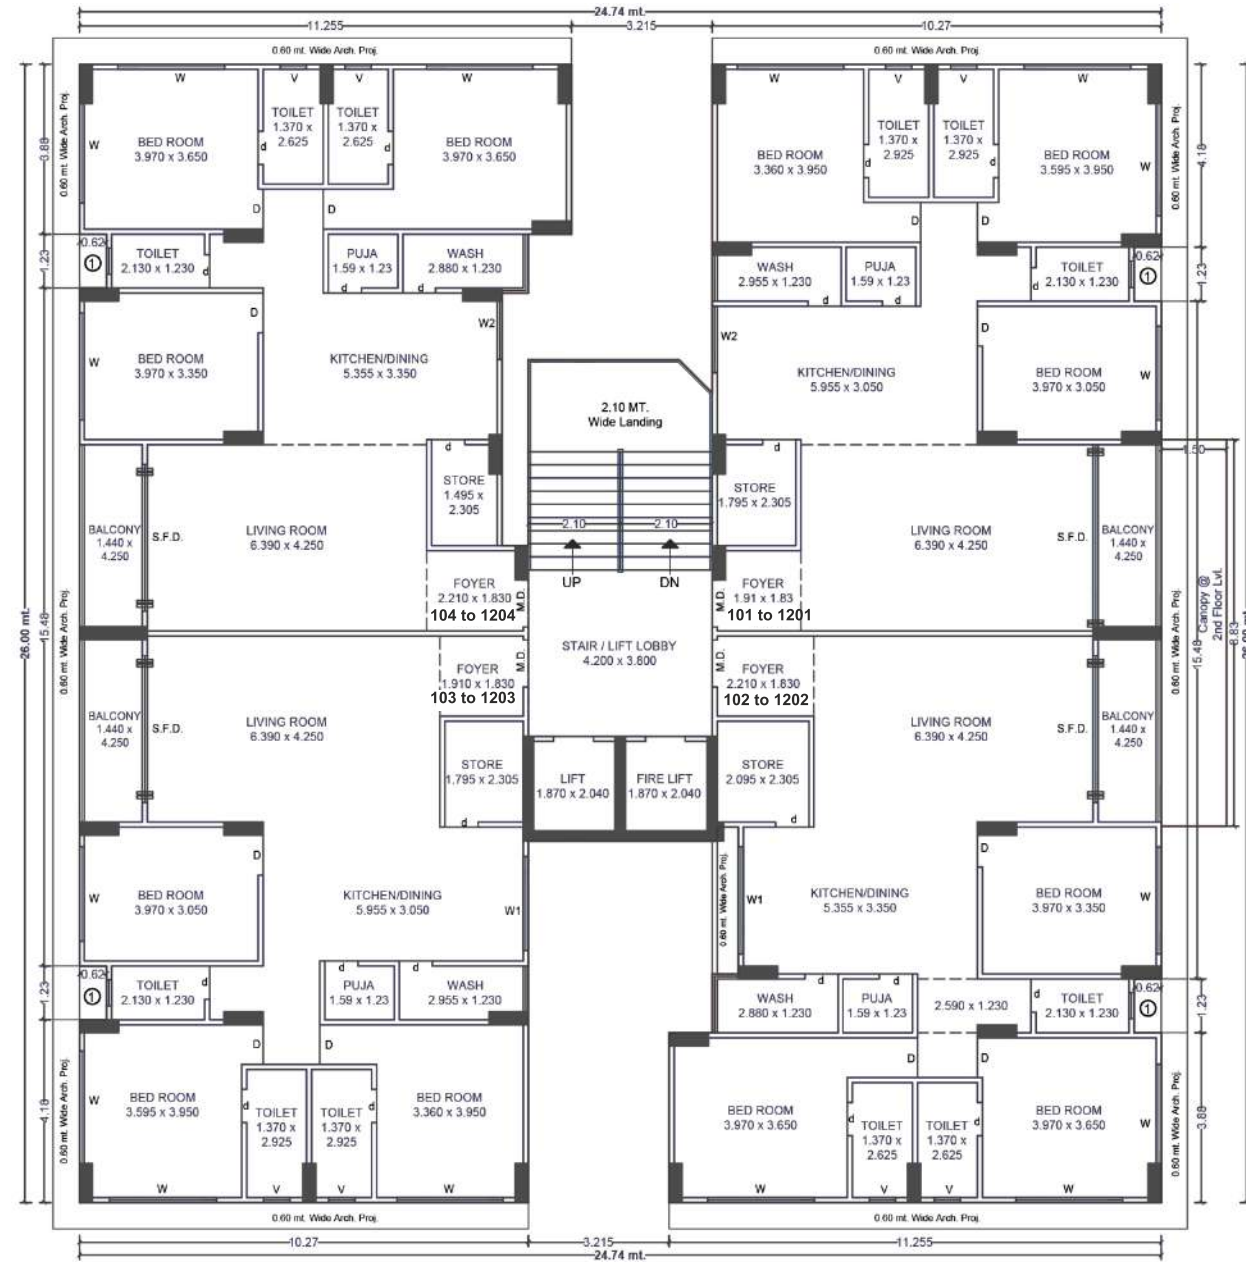

CD

BUILDING C D 3 BHK

1st to 12th Floor Typical Plan