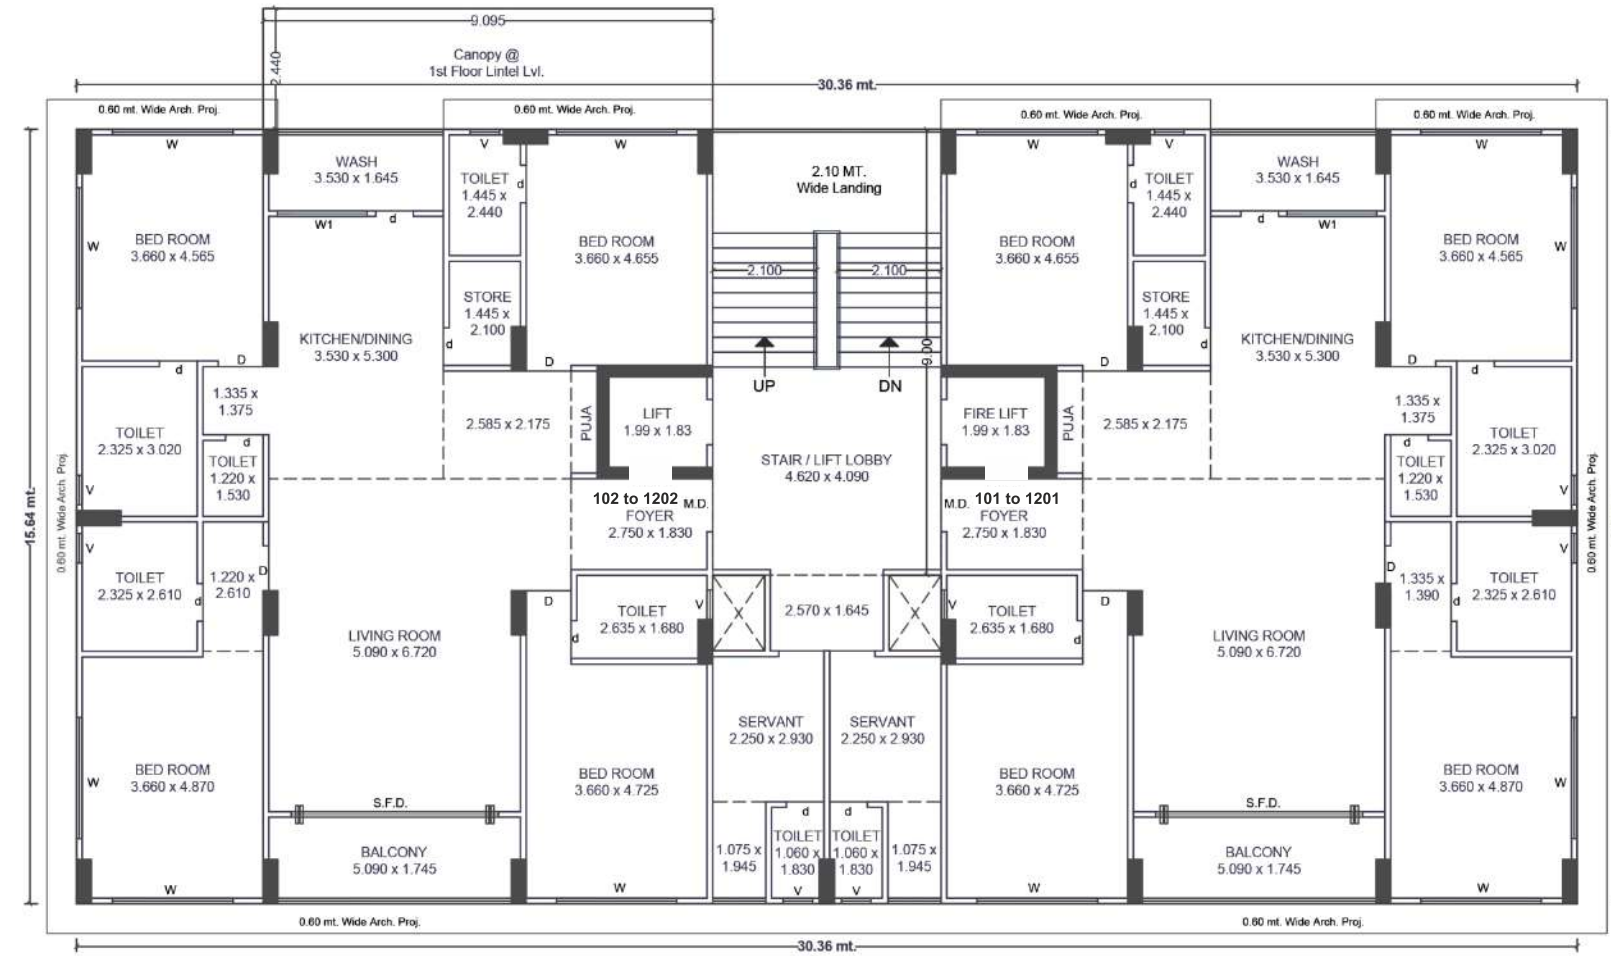

Share the evening experience of 'Good Life'.

SALE
FOR
COMMERCIAL

24.00 M. WIDE T.P. ROAD

18.00 M. WIDE T.P. ROAD

120.00 MT. WIDE D.P. ROAD

LAY OUT PLAN
SCALE : 1.0 cm. = 4.0 mt.

Adj
F.p.no:-220
Open Space

Valentina
DECK UP YOUR LIFESTYLE

A

BUILDING 4 BHK 2nd to 12th Floor Typical Plan

BUILDING 4 BHK 1st Floor Plan

TOILET

KITCHEN

B

BUILDING B 3 BHK 1st to 12th Floor Typical Plan

LIVING ROOM

CD

BUILDING C D 3 BHK

1st to 12th Floor Typical Plan

E

BUILDING 4 BHK

1st to 12th Floor Typical Plan

1st BASEMENT PARKING

2nd BASEMENT PARKING

Valentina
DECK UP YOUR LIFESTYLE

Valentina stands with posture and perfection for an Iconic Structure

LOCATION MAP

ARCHITECT

STRUCTURAL CONSULTANT

MEP CONSULTANT

VAASTU CONSULTANT

GURUDUTT SHENOY