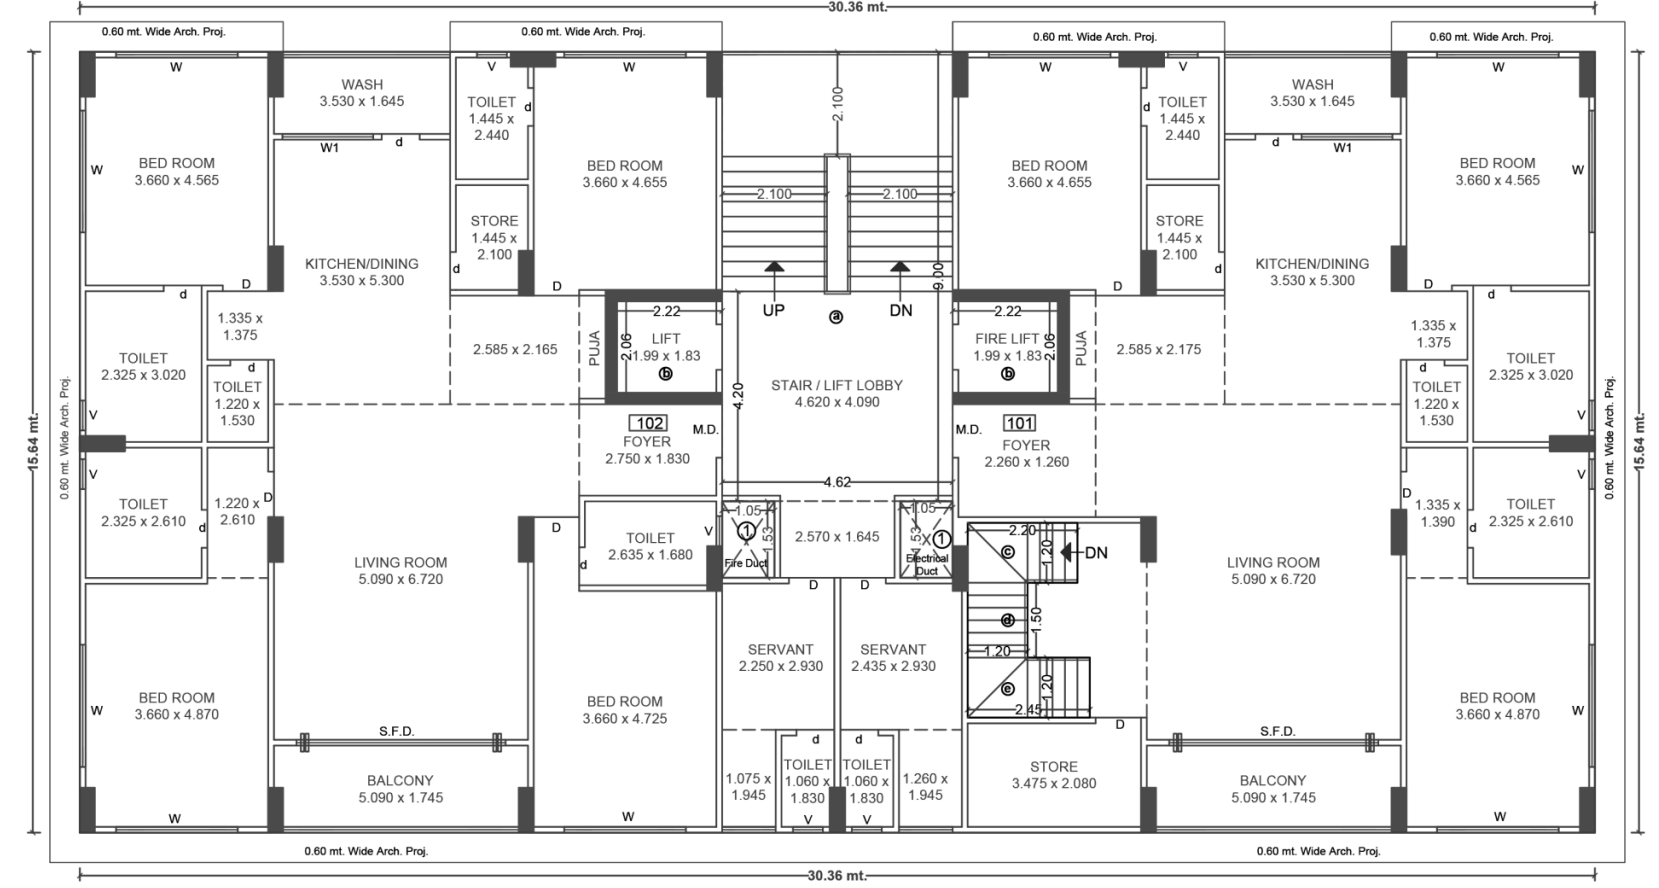

Share the evening experience of 'Good Life'.

SALE
FOR
COMMERCIAL

24.00 M. WIDE T.P. ROAD

18.00 M. WIDE T.P. ROAD

120.00 MT. WIDE D.P. ROAD

LAY OUT PLAN
SCALE : 1.0 cm. = 4.0 mt.

Adj
F.p.no:-220
Open Space

Valentina
DECK UP YOUR LIFESTYLE

A

BUILDING 4 BHK 2nd to 12th Floor Typical Plan

BUILDING 4 BHK 1st Floor Plan

TOILET

KITCHEN

B

BUILDING B 3 BHK 1st to 12th Floor Typical Plan

LIVING ROOM