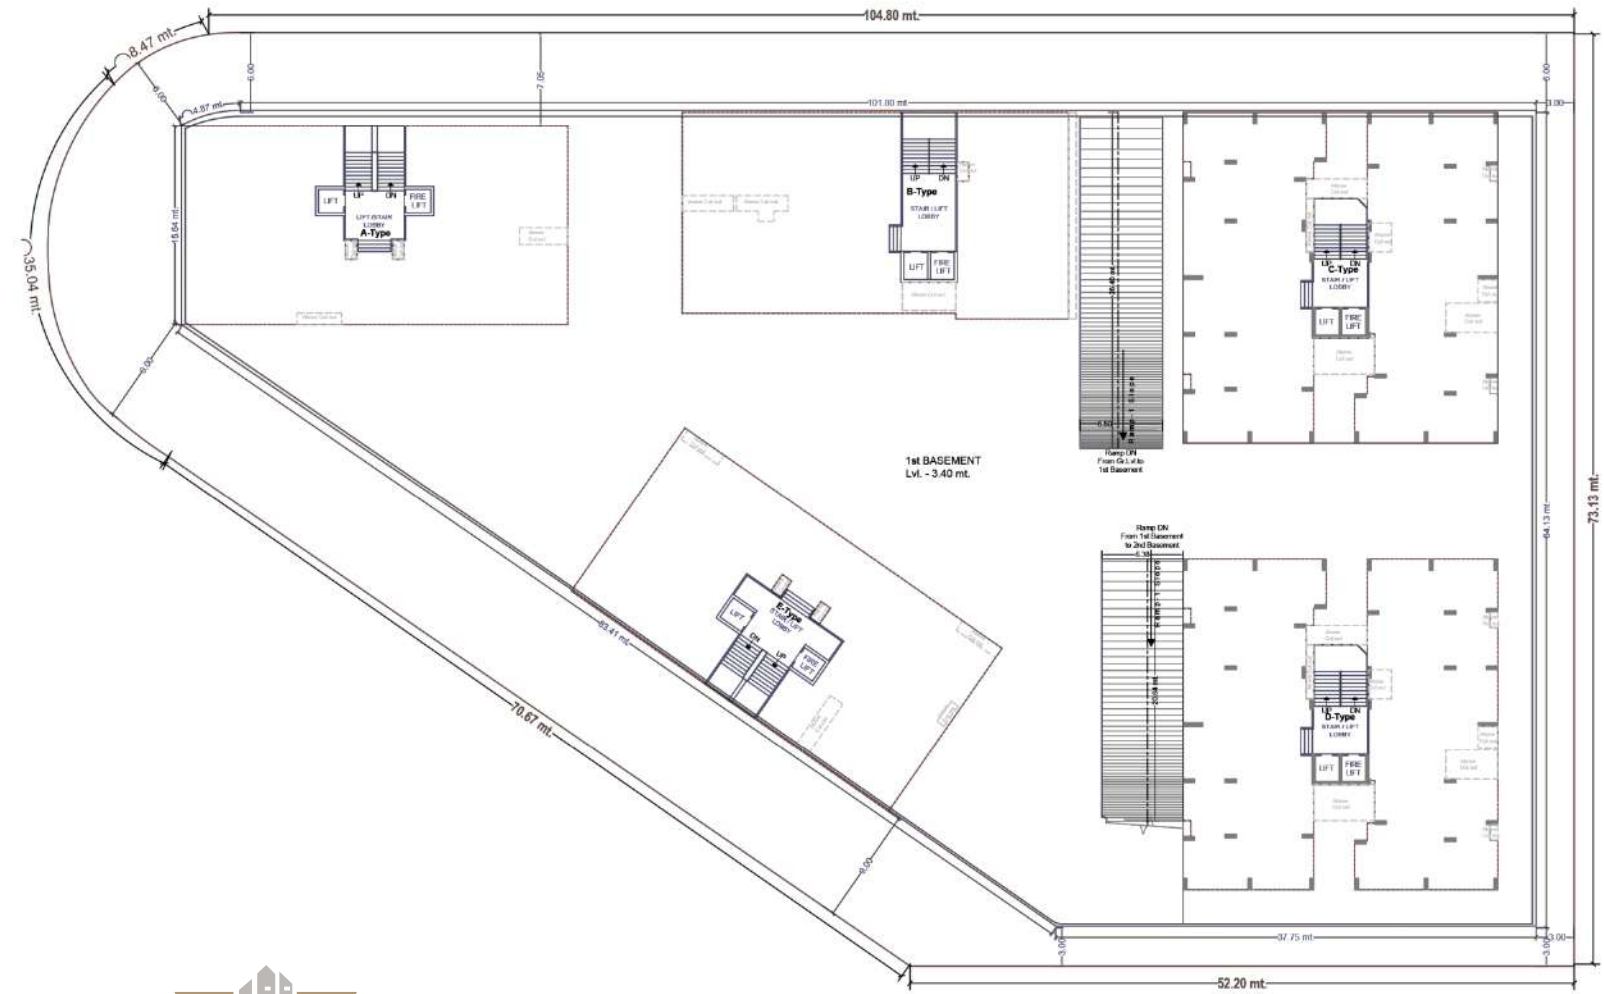

Share the evening experience of 'Good Life'.

SALE
FOR
COMMERCIAL

24.00 M. WIDE T.P. ROAD

18.00 M. WIDE T.P. ROAD

120.00 MT. WIDE D.P. ROAD

LAY OUT PLAN
SCALE : 1.0 cm. = 4.0 mt.

Adj
F.p.no:-220
Open Space

Valentina
DECK UP YOUR LIFESTYLE

A

BUILDING 4 BHK 2nd to 12th Floor Typical Plan

BUILDING 4 BHK 1st Floor Plan

TOILET

KITCHEN

B

BUILDING B 3 BHK 1st to 12th Floor Typical Plan

LIVING ROOM

CD

BUILDING C D 3 BHK

1st to 12th Floor Typical Plan

E

BUILDING 4 BHK

1st to 12th Floor Typical Plan

1st BASEMENT PARKING

2nd BASEMENT PARKING

Valentina
DECK UP YOUR LIFESTYLE

Valentina stands with posture and perfection for an Iconic Structure

LOCATION MAP

ARCHITECT

STRUCTURAL CONSULTANT

MEP CONSULTANT

VAASTU CONSULTANT

GURUDUTT SHENOY