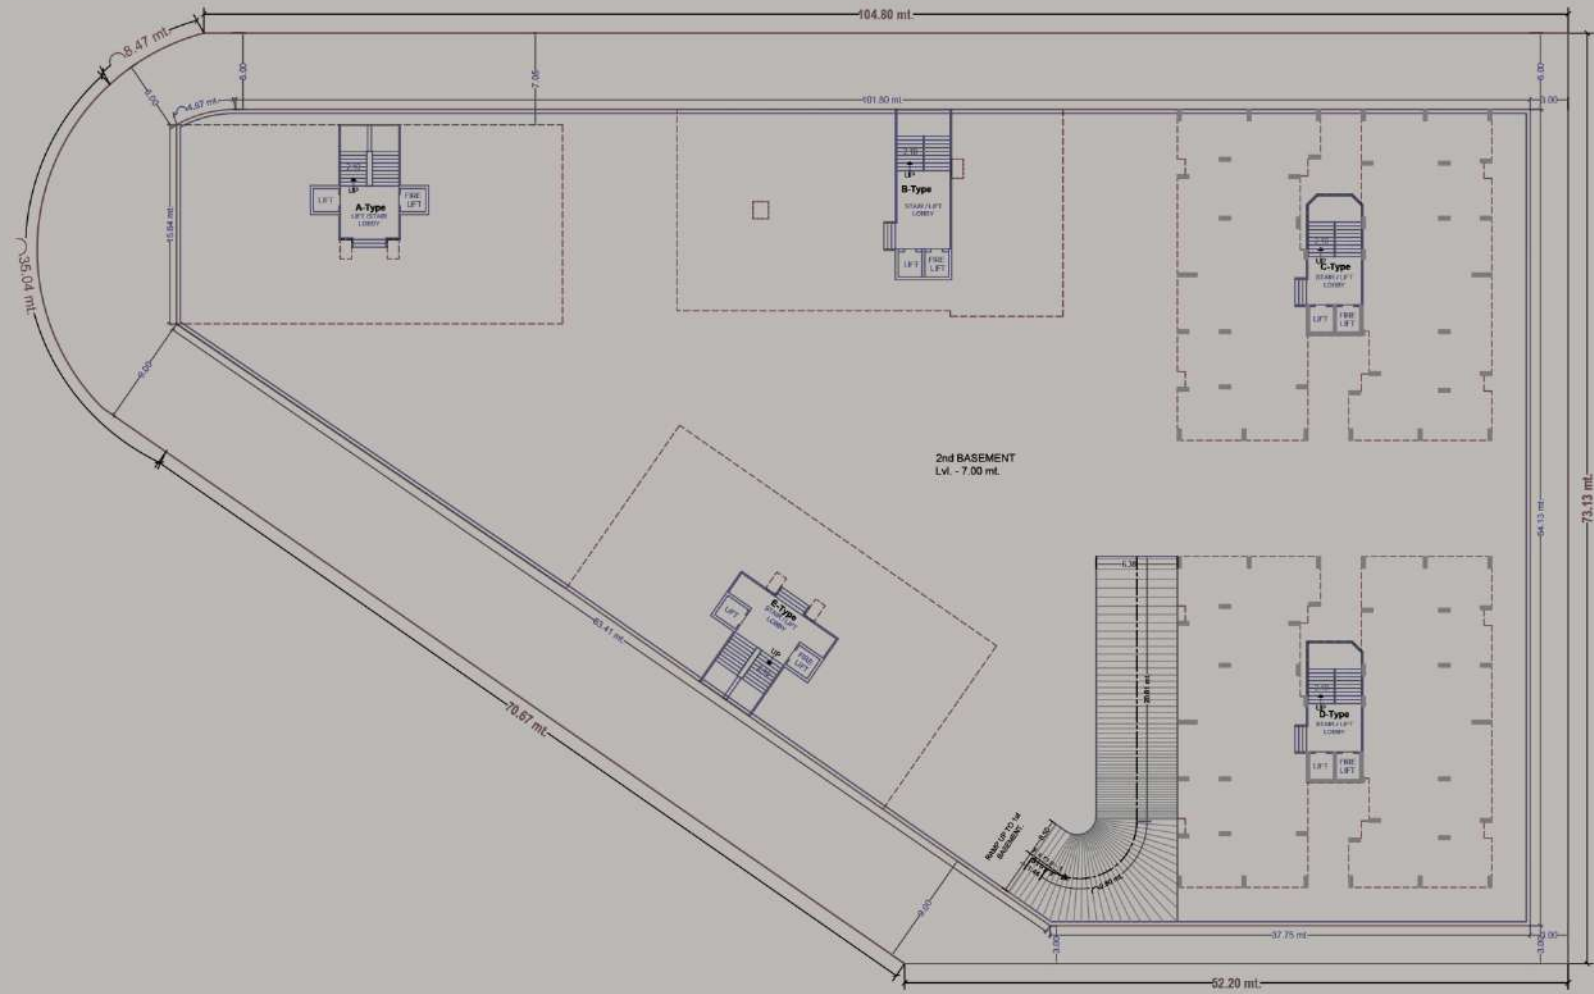

1st BASEMENT PARKING