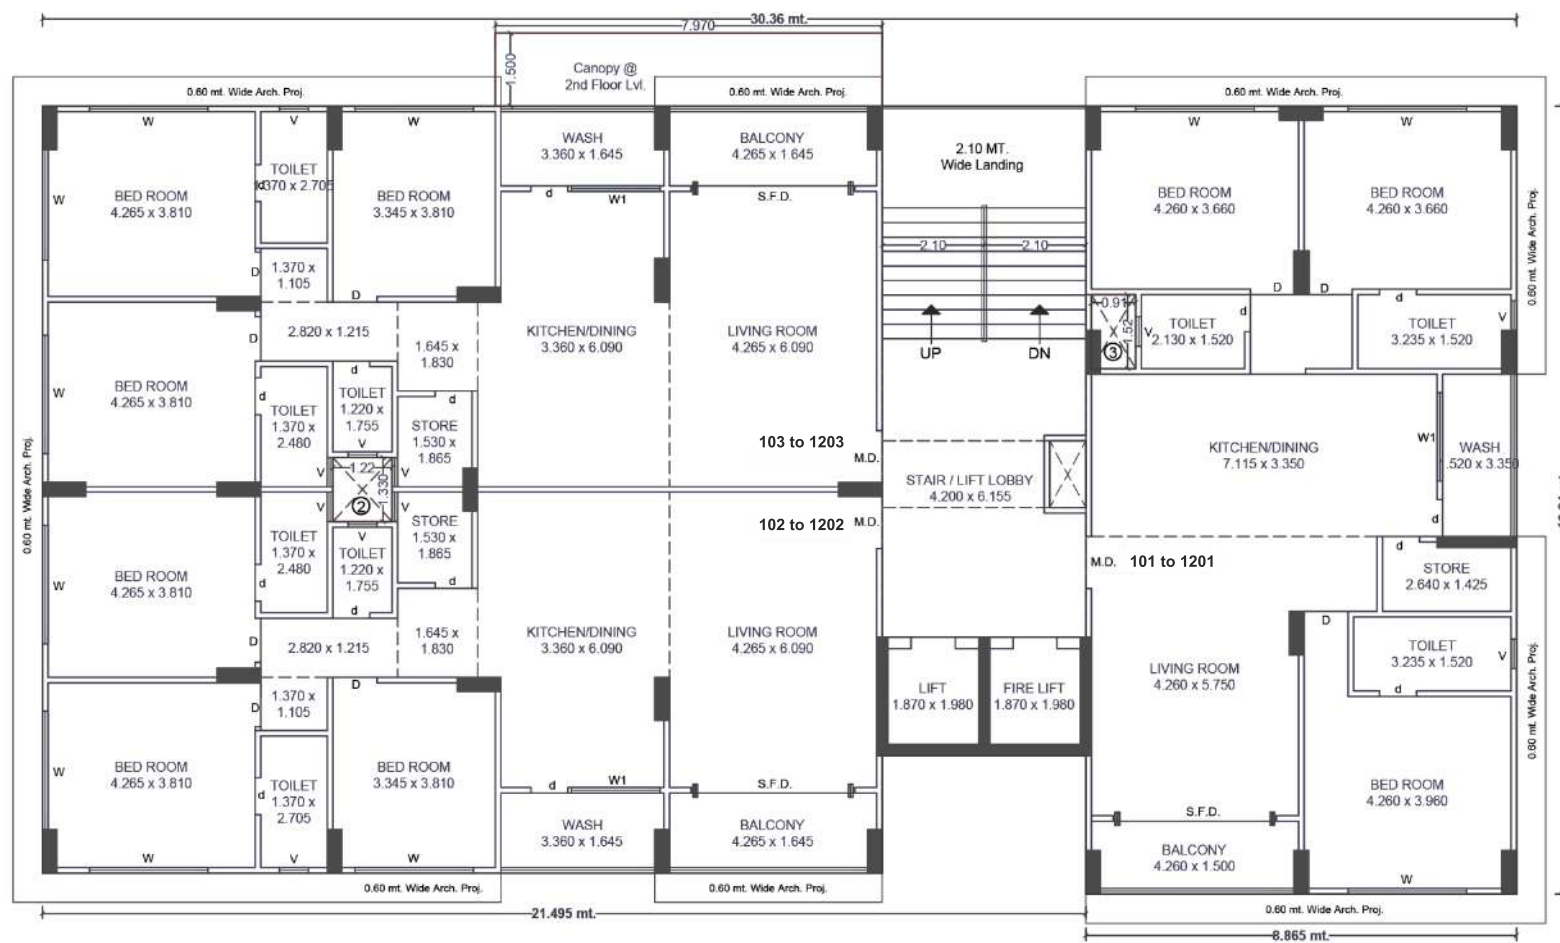

Share the evening experience of 'Good Life'.

SALE
FOR
COMMERCIAL

24.00 M. WIDE T.P. ROAD

18.00 M. WIDE T.P. ROAD

120.00 MT. WIDE D.P. ROAD

LAY OUT PLAN
SCALE : 1.0 cm. = 4.0 mt.

Adj
F.p.no:-220
Open Space

Valentina
DECK UP YOUR LIFESTYLE

A

BUILDING 4 BHK 2nd to 12th Floor Typical Plan

BUILDING 4 BHK 1st Floor Plan

TOILET

KITCHEN

B

BUILDING B 3 BHK 1st to 12th Floor Typical Plan

LIVING ROOM

CD

BUILDING C D 3 BHK

1st to 12th Floor Typical Plan

E

BUILDING 4 BHK

1st to 12th Floor Typical Plan

1st BASEMENT PARKING

2nd BASEMENT PARKING

Valentina
DECK UP YOUR LIFESTYLE

Valentina stands with posture and perfection for an Iconic Structure

LOCATION MAP

ARCHITECT

STRUCTURAL CONSULTANT

MEP CONSULTANT

VAASTU CONSULTANT

GURUDUTT SHENOY