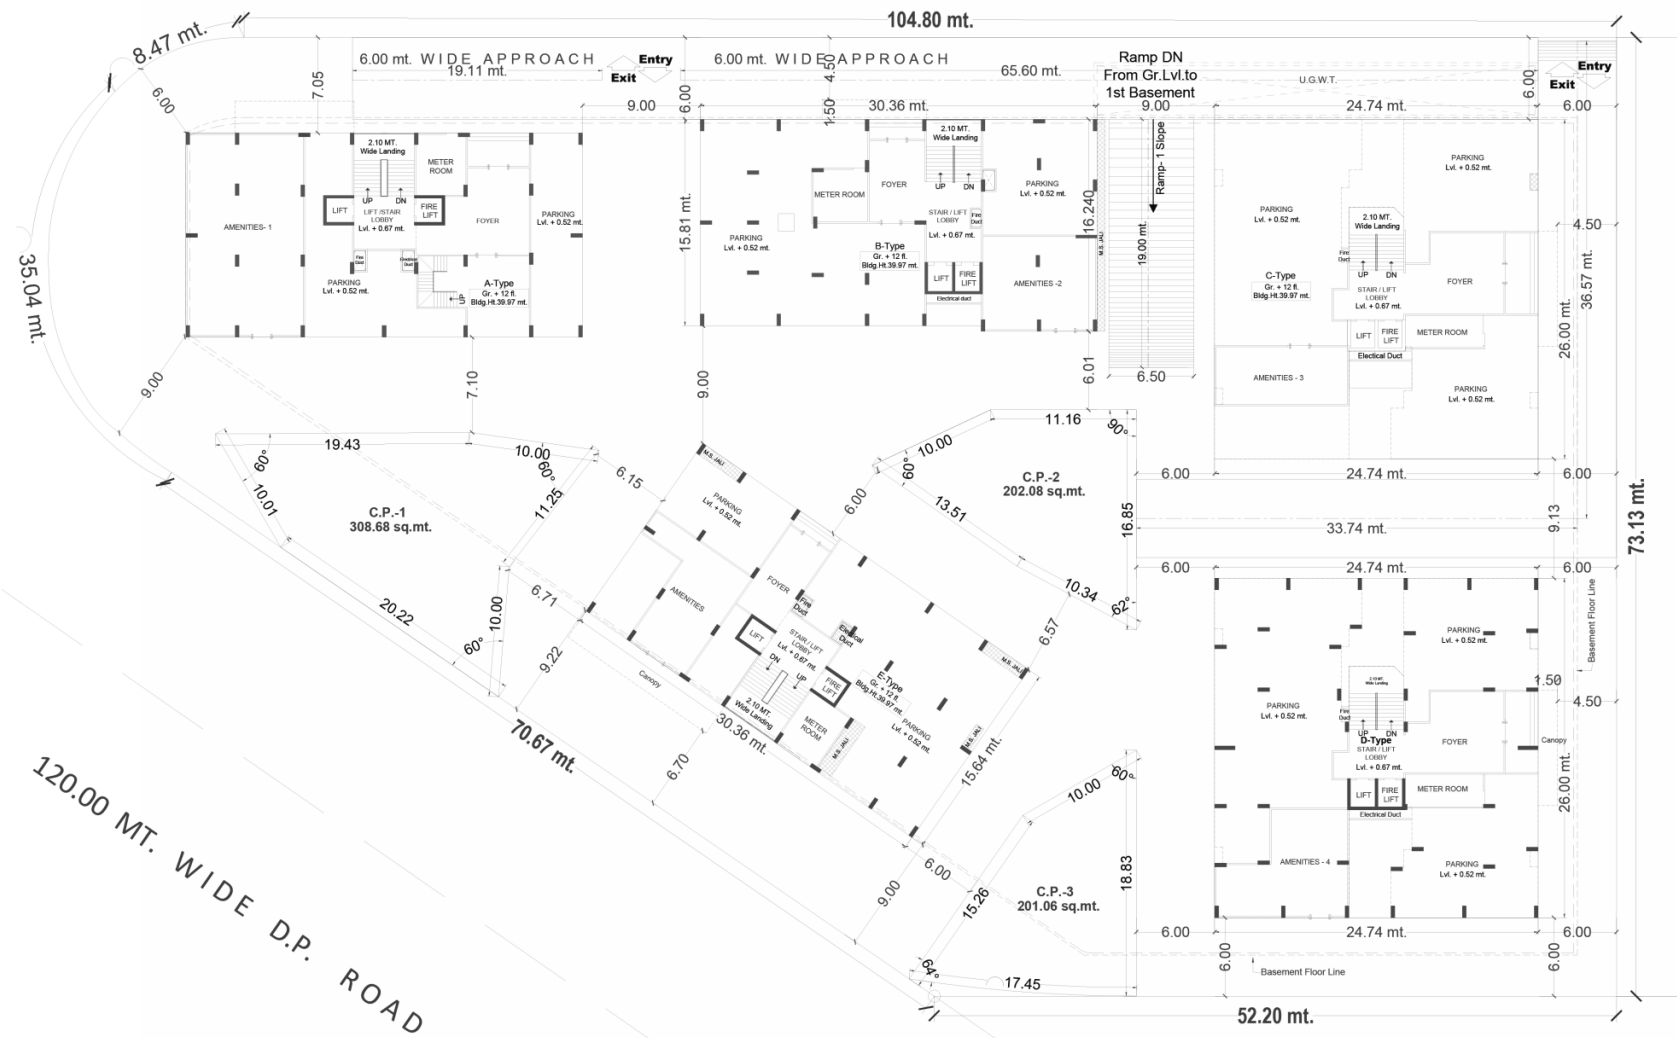

Share the evening experience of 'Good Life'.

SALE
FOR
COMMERCIAL

24.00 M. WIDE T.P. ROAD

18.00 M. WIDE T.P. ROAD

120.00 MT. WIDE D.P. ROAD

LAY OUT PLAN
SCALE : 1.0 cm. = 4.0 mt.

Adj
F.p.no:-220
Open Space

Valentina
DECK UP YOUR LIFESTYLE