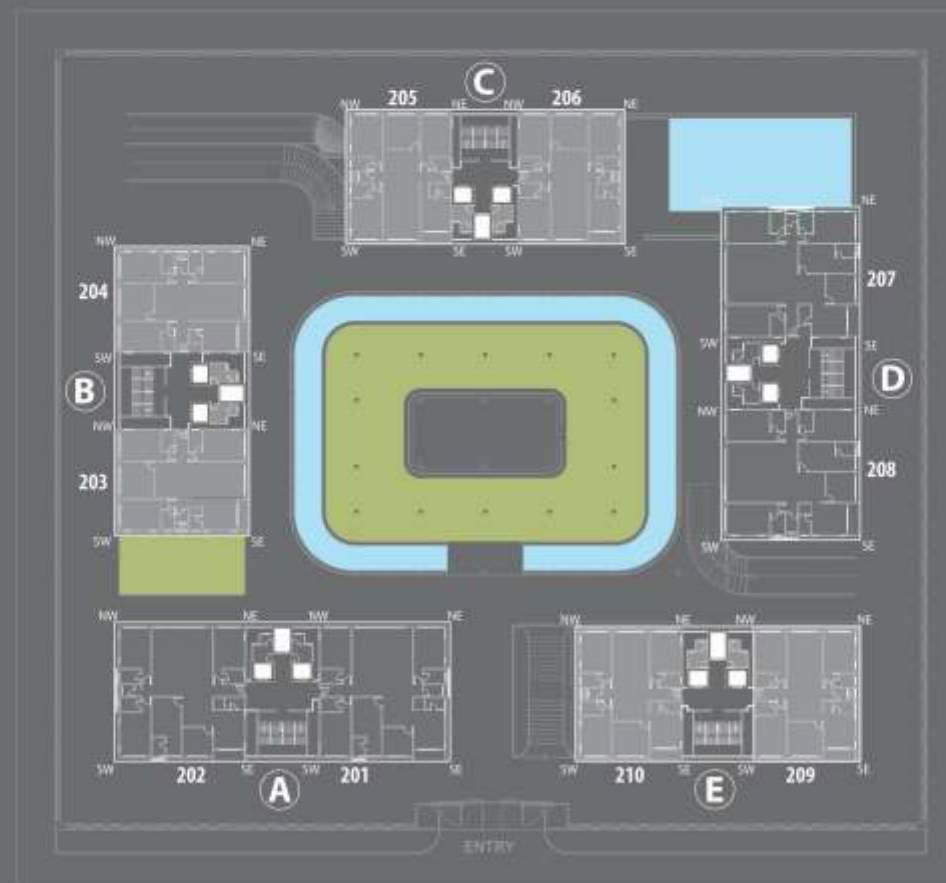

← 5 BHK / TOWER - A,D