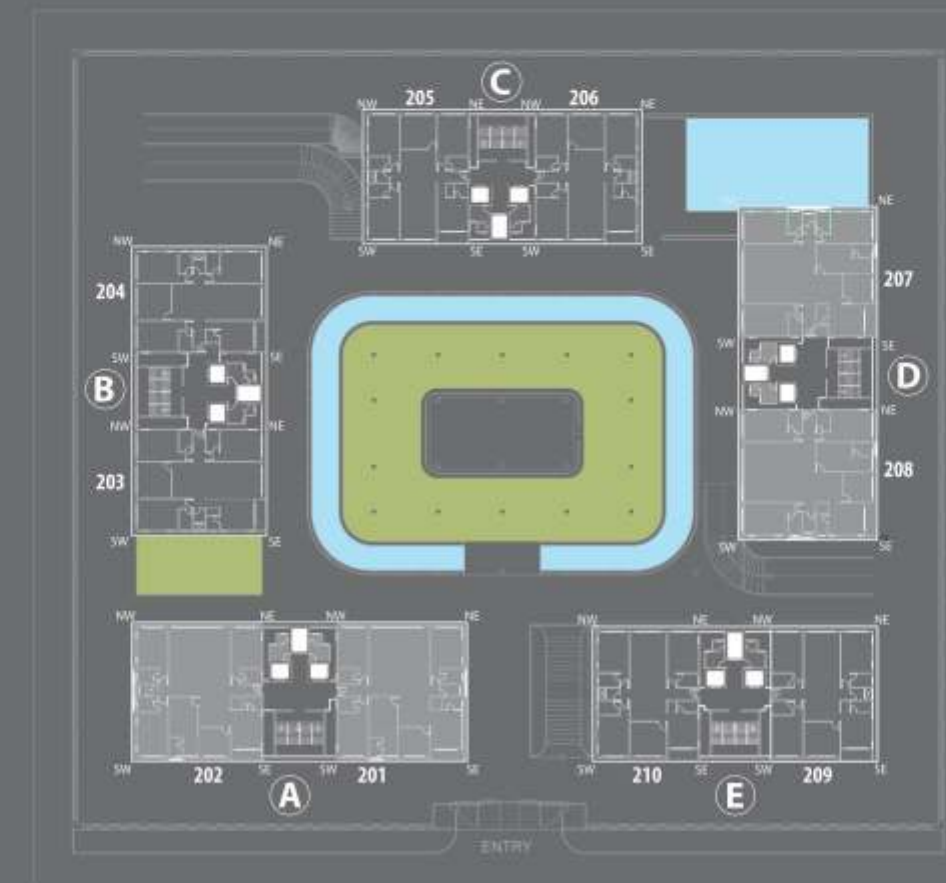

← 5 BHK / TOWER - A,D