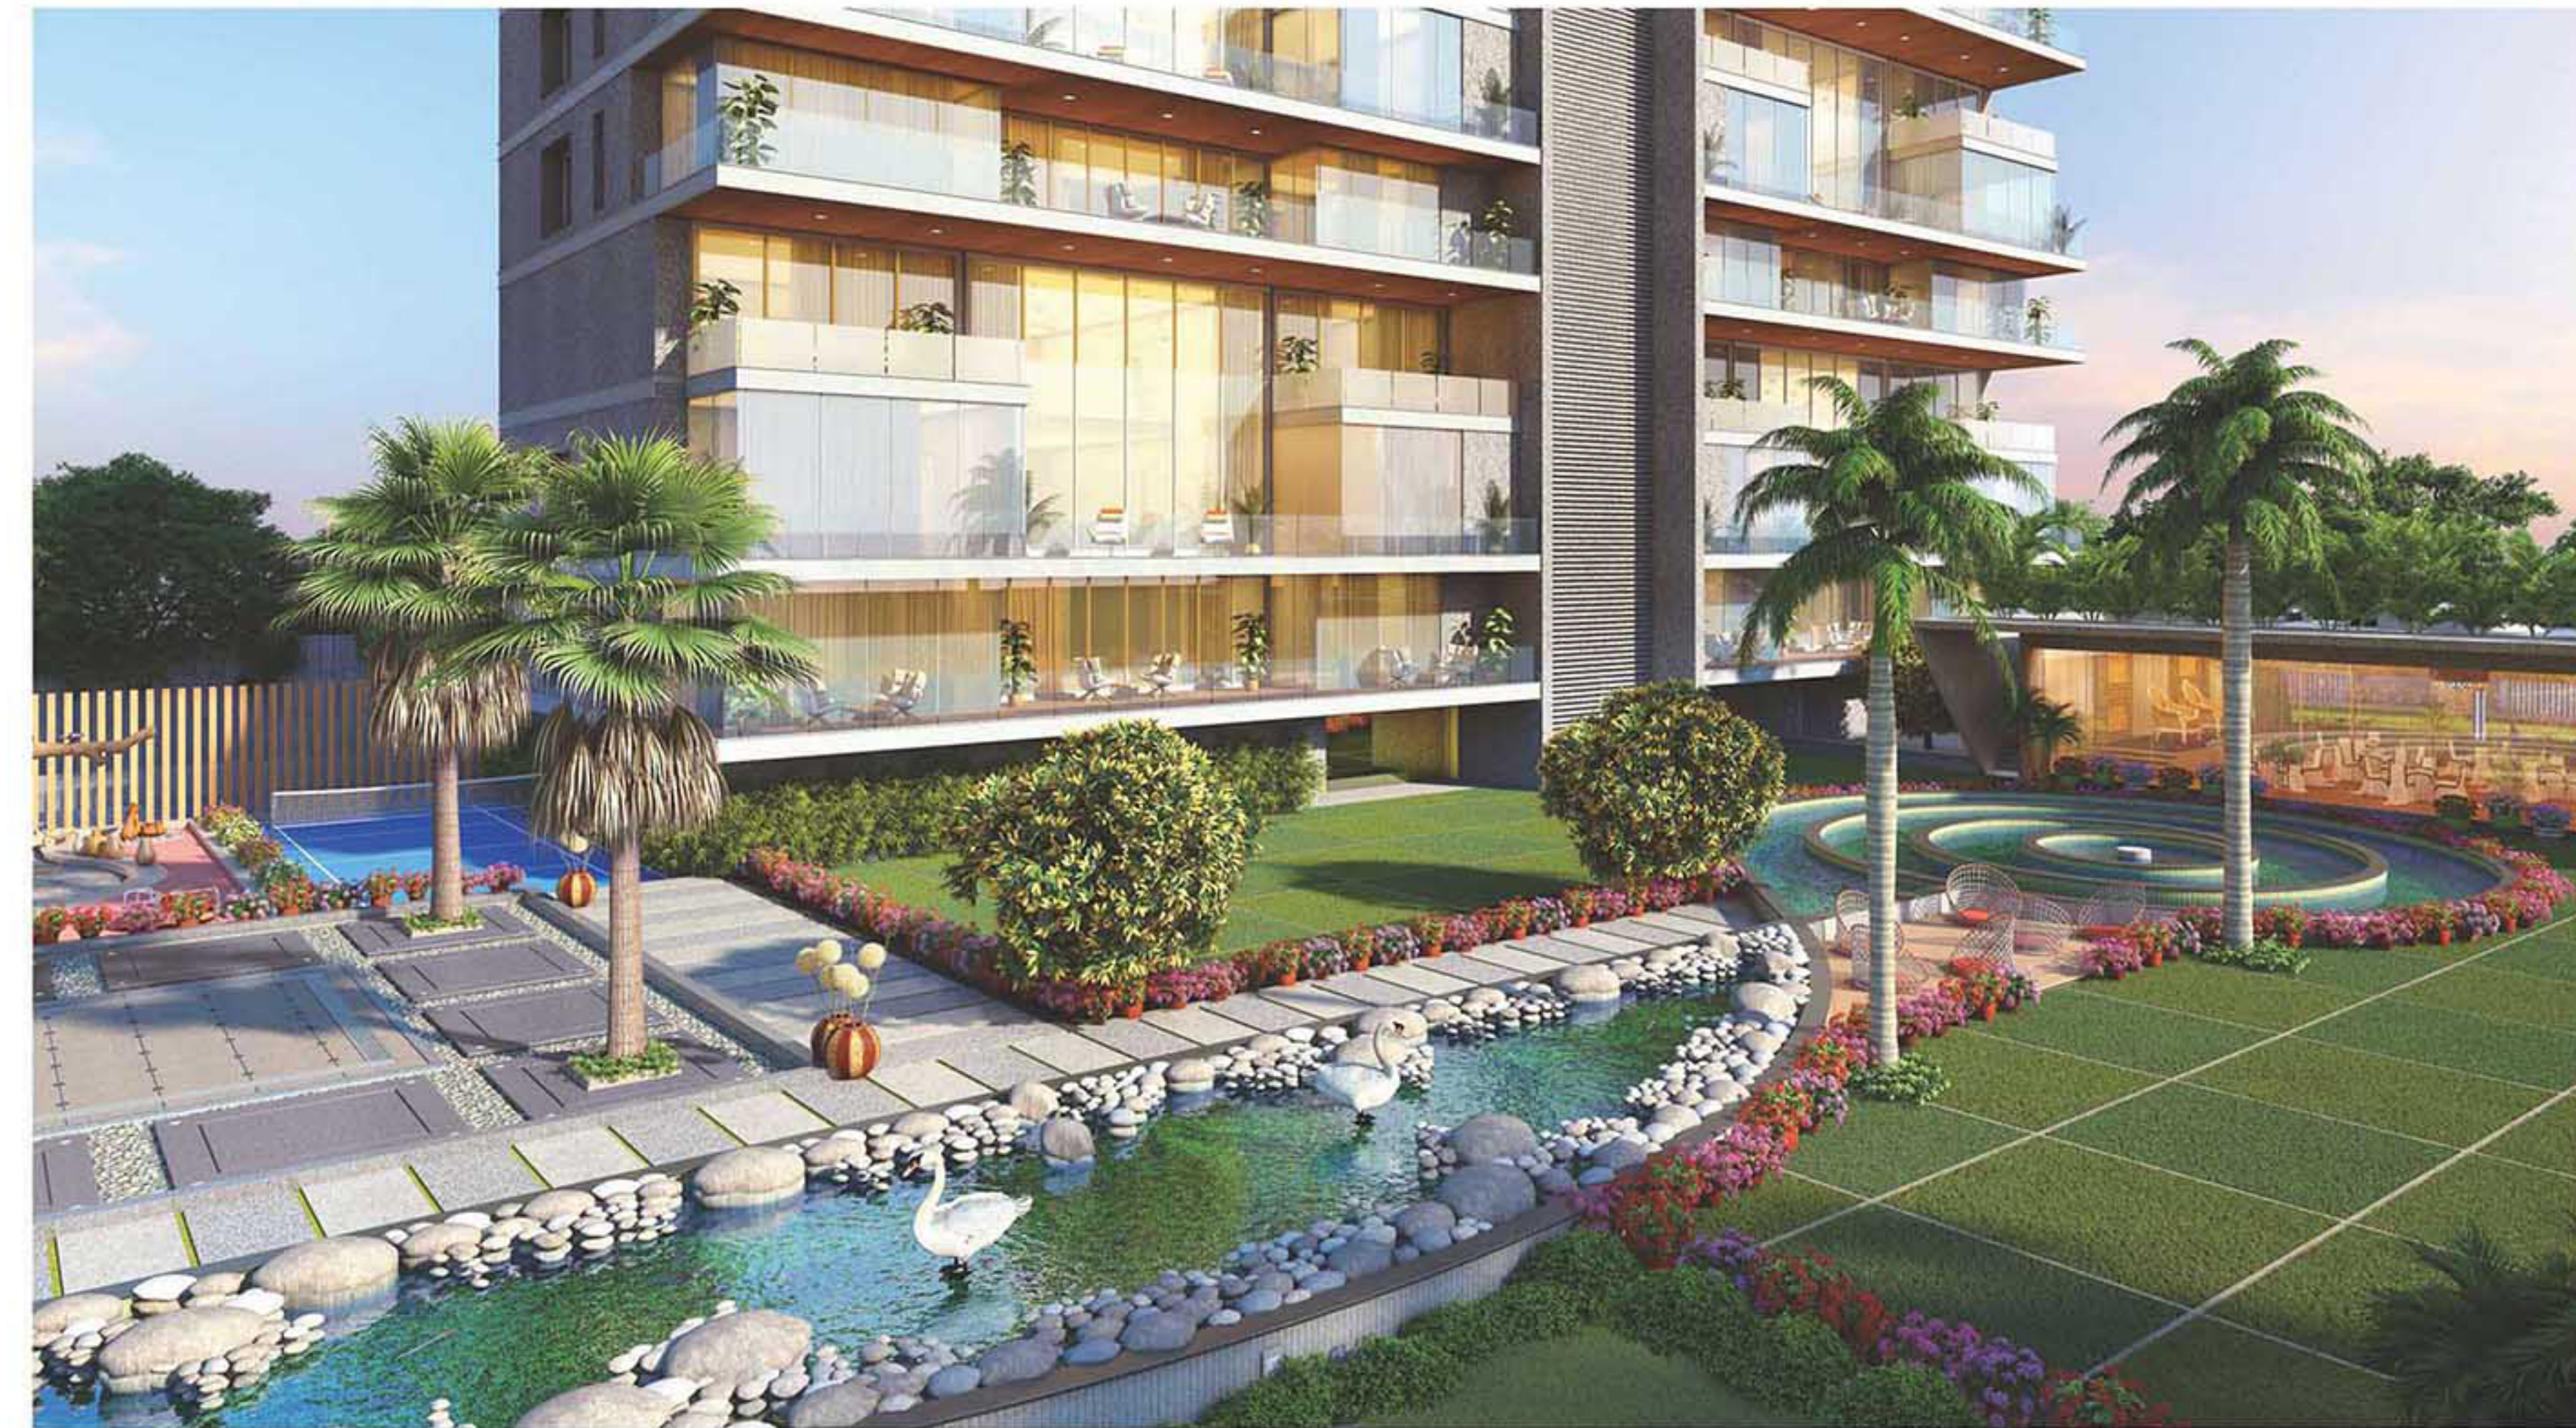

BELLA DE MORA

*Luxury Must be comfortable,
Otherwise it is not Luxury*

Bella De Mora is the only project of its class in Gujarat.

The elegant structure that welcomes one to experience like never before life and thus makes life worth living in extravaganza.

good design can be planned but
great design just happens

Bella DE Mora's elevation view is an eye opener.
So perfect and so placid. Bella DE Mora combines the skill of man with the beauty of nature.
It is an active, living and inspiring force. It contains life – visible and invisible

Stay smart with Crown Jewel

Your entry to and exit from must be visible. Premium possession also has premium facade. Lawns and open view offers a respectful and dignified living. Garden sittings, an angel's sculpture, a beautiful elevation and inviting greenery all are services with smiles.

Landscape

Water body at the center of landscaped premise surrounded by open lawn offers truly picturesque view from all corners of your living area. Bella De Mora does care for beauty for ones eyes and for ones soul.