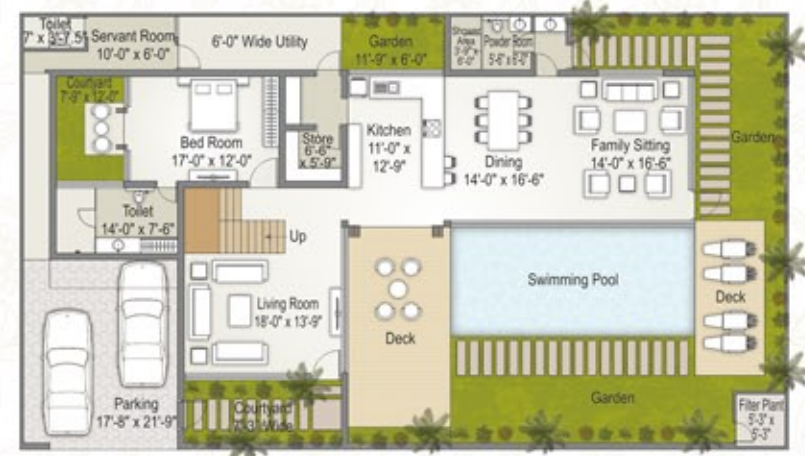

Lucky Card Room

Skillful Billiards Table

Playful Kids Zone

Club House Plan

Ground Floor Plan

First Floor Plan

**Legend**

- |                         |                           |   |
|-------------------------|---------------------------|---|
| 01 Library & Cyber Café | 17 Lawn                   | 32 Sit Out                              |
| 02 Beauty Salon         | 18 Game Zone              | 33 Water Body                           |
| 03 Conference Hall      | 19 Gymnasium              | 34 Kitchen                              |
| 04 Locker Room          | 20 Luggage Room           | 35 Store Room                           |
| 05 House Keeping        | 21 Office                 | 36 Stage                                |
| 06 General Store        | 22 Indoor Games           | 37 Banquet Hall                         |
| 07 Maintenance Manager  | 23 Lounge                 | 38 Entrance Foyer                       |
| 08 Maintenance Store    | 24 Reception              | 39 Badminton Court                      |
| 09 Discotheque          | 25 Spa                    | 40 Pool Table                           |
| 10 Kitchen Store        | 26 38 Guest Rooms         | 41 Table Tennis                         |
| 11 Restaurant           | 27 Change Room & Toilet-F | 42 Squash                               |
| 12 2-Theatres           | 28 Change Room & Toilet-M | 43 Terrace                              |
| 13 Snack Bar            | 29 Deck                   | 44 House - Keeping                      |
| 14 7D Theatre           | 30 Kids Pool              | 45 Terrace Overlooking Courtyard & Pool |
| 15 Kids Play Area       | 31 Swimming Pool          |   |
| 16 Super Store          |                           |   |

Type B - 44' x 50'

Type C - 85' x 50'

Type A - 22' x 50'

Glamorous Living Spaces

TYPE **C** 85' x 50'

Ground Floor

First Floor

Second Floor