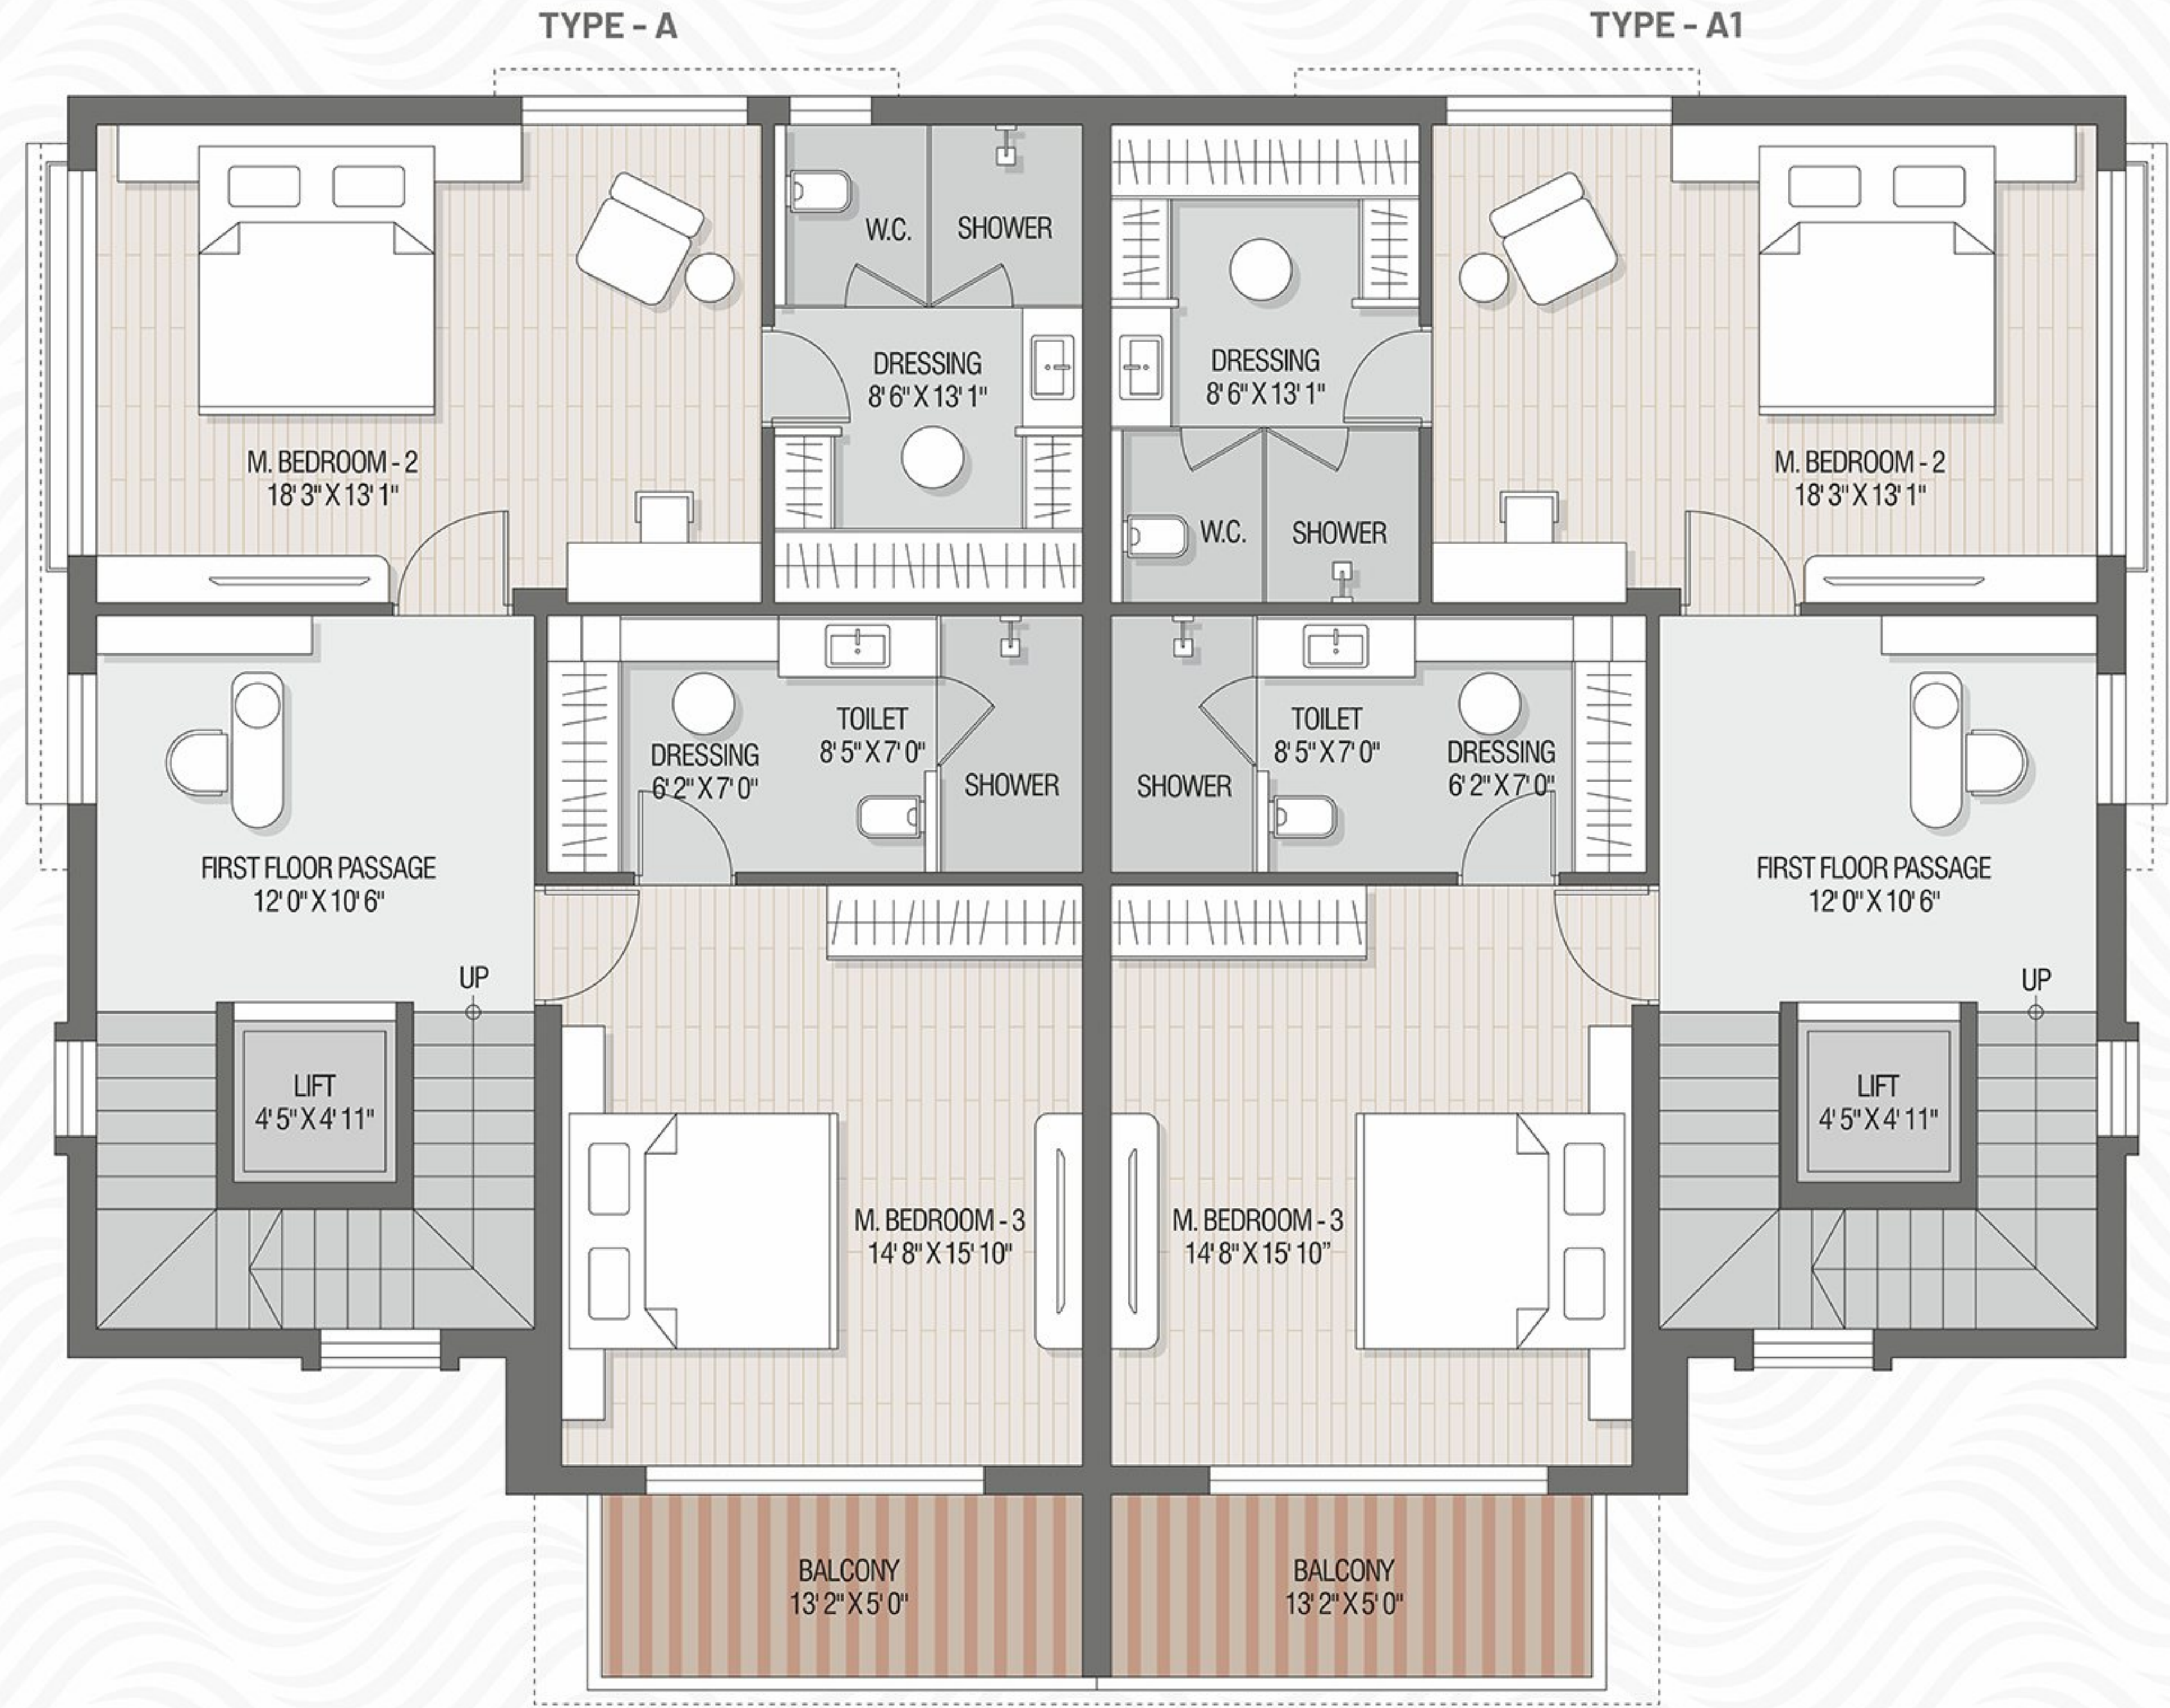

4 BHK | TYPE A & A1 200 SQ.YARD | 33' 2" X 54' 4" | **FIRST FLOOR PLAN**

4 BHK villas

TYPE A & A1
200 sq.yard | 33' 2" X 54' 4"

4 BHK | TYPE A & A1 200 SQ.YARD | 33' 2" X 54' 4" | TERRACE FLOOR PLAN

RELAXED MIND *revitalised* BODY