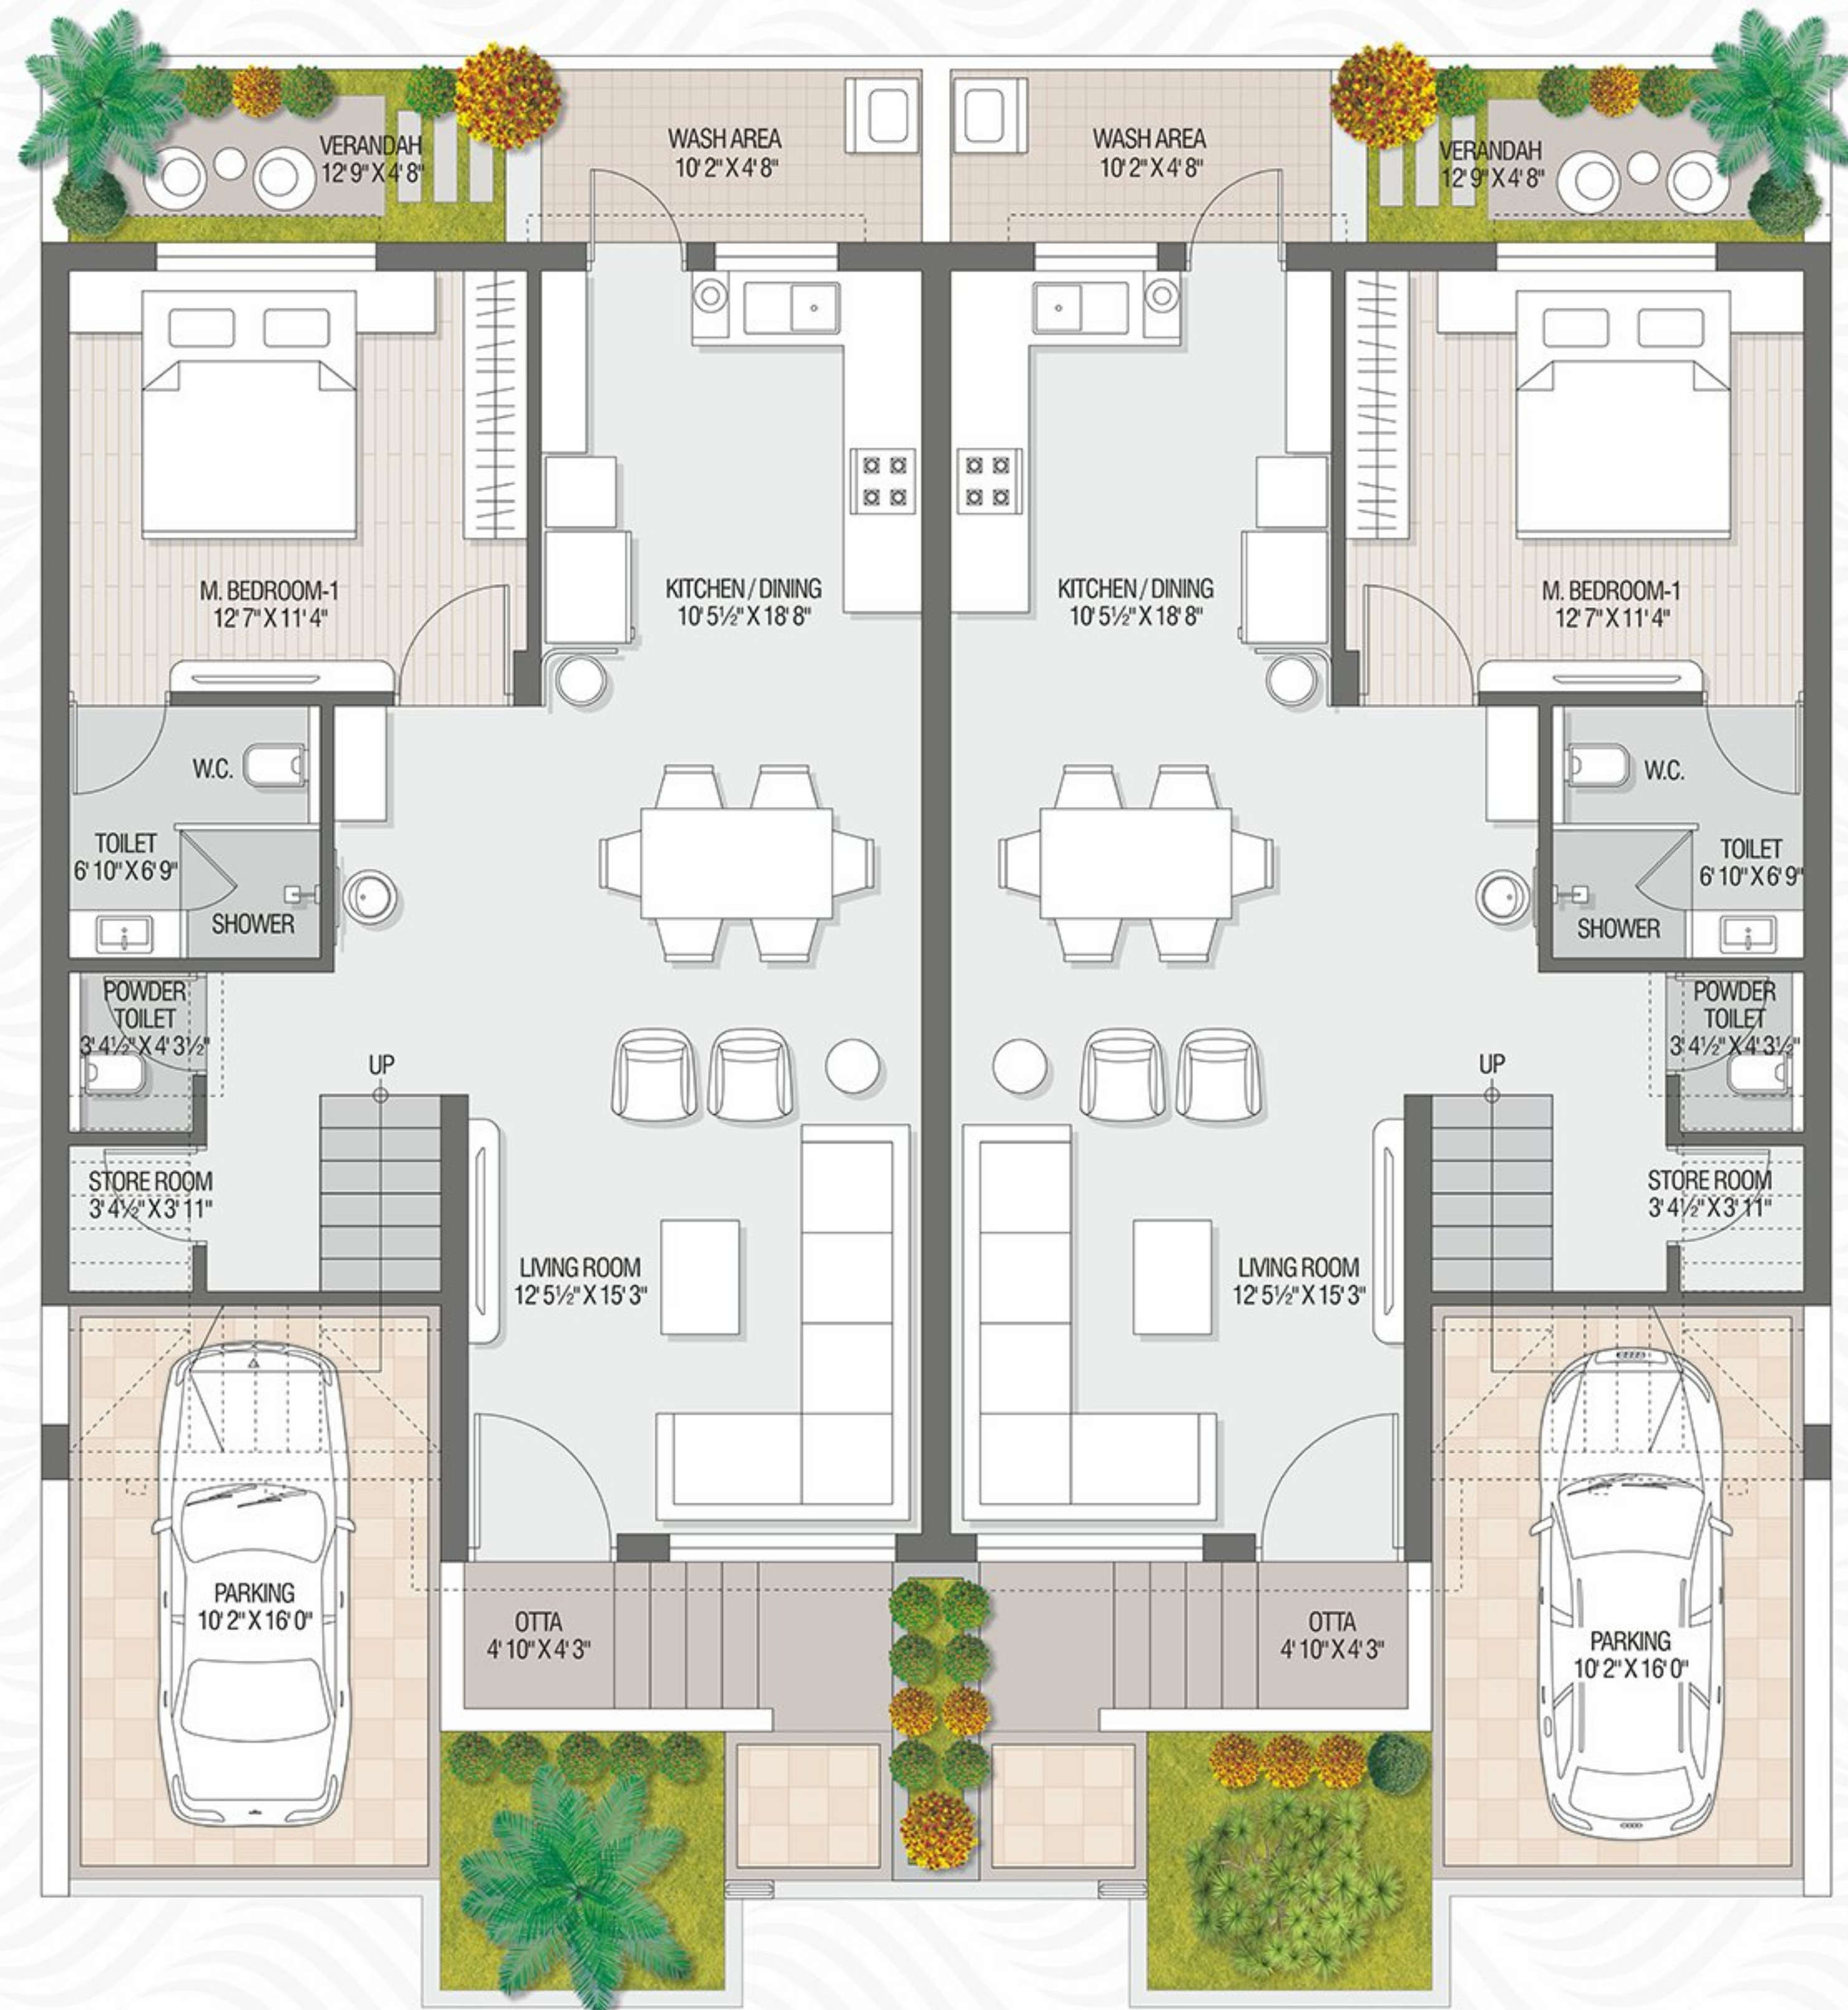

TYPE B

144 sq.yard | 25' 1/2" X 51' 7"

3 BHK | TYPE B 144 SQ.YARD | 25' 1/2" X 51' 7" | **TERRACE FLOOR PLAN**

YOU WISHED FOR
HIGH-END-LUXURY

3 BHK villas

TYPE C
133 sq.yard | 24' 2" X 49' 7"

3 BHK | TYPE C 133 SQ.YARD | 24' 2" X 49' 7" | **GROUND FLOOR PLAN**