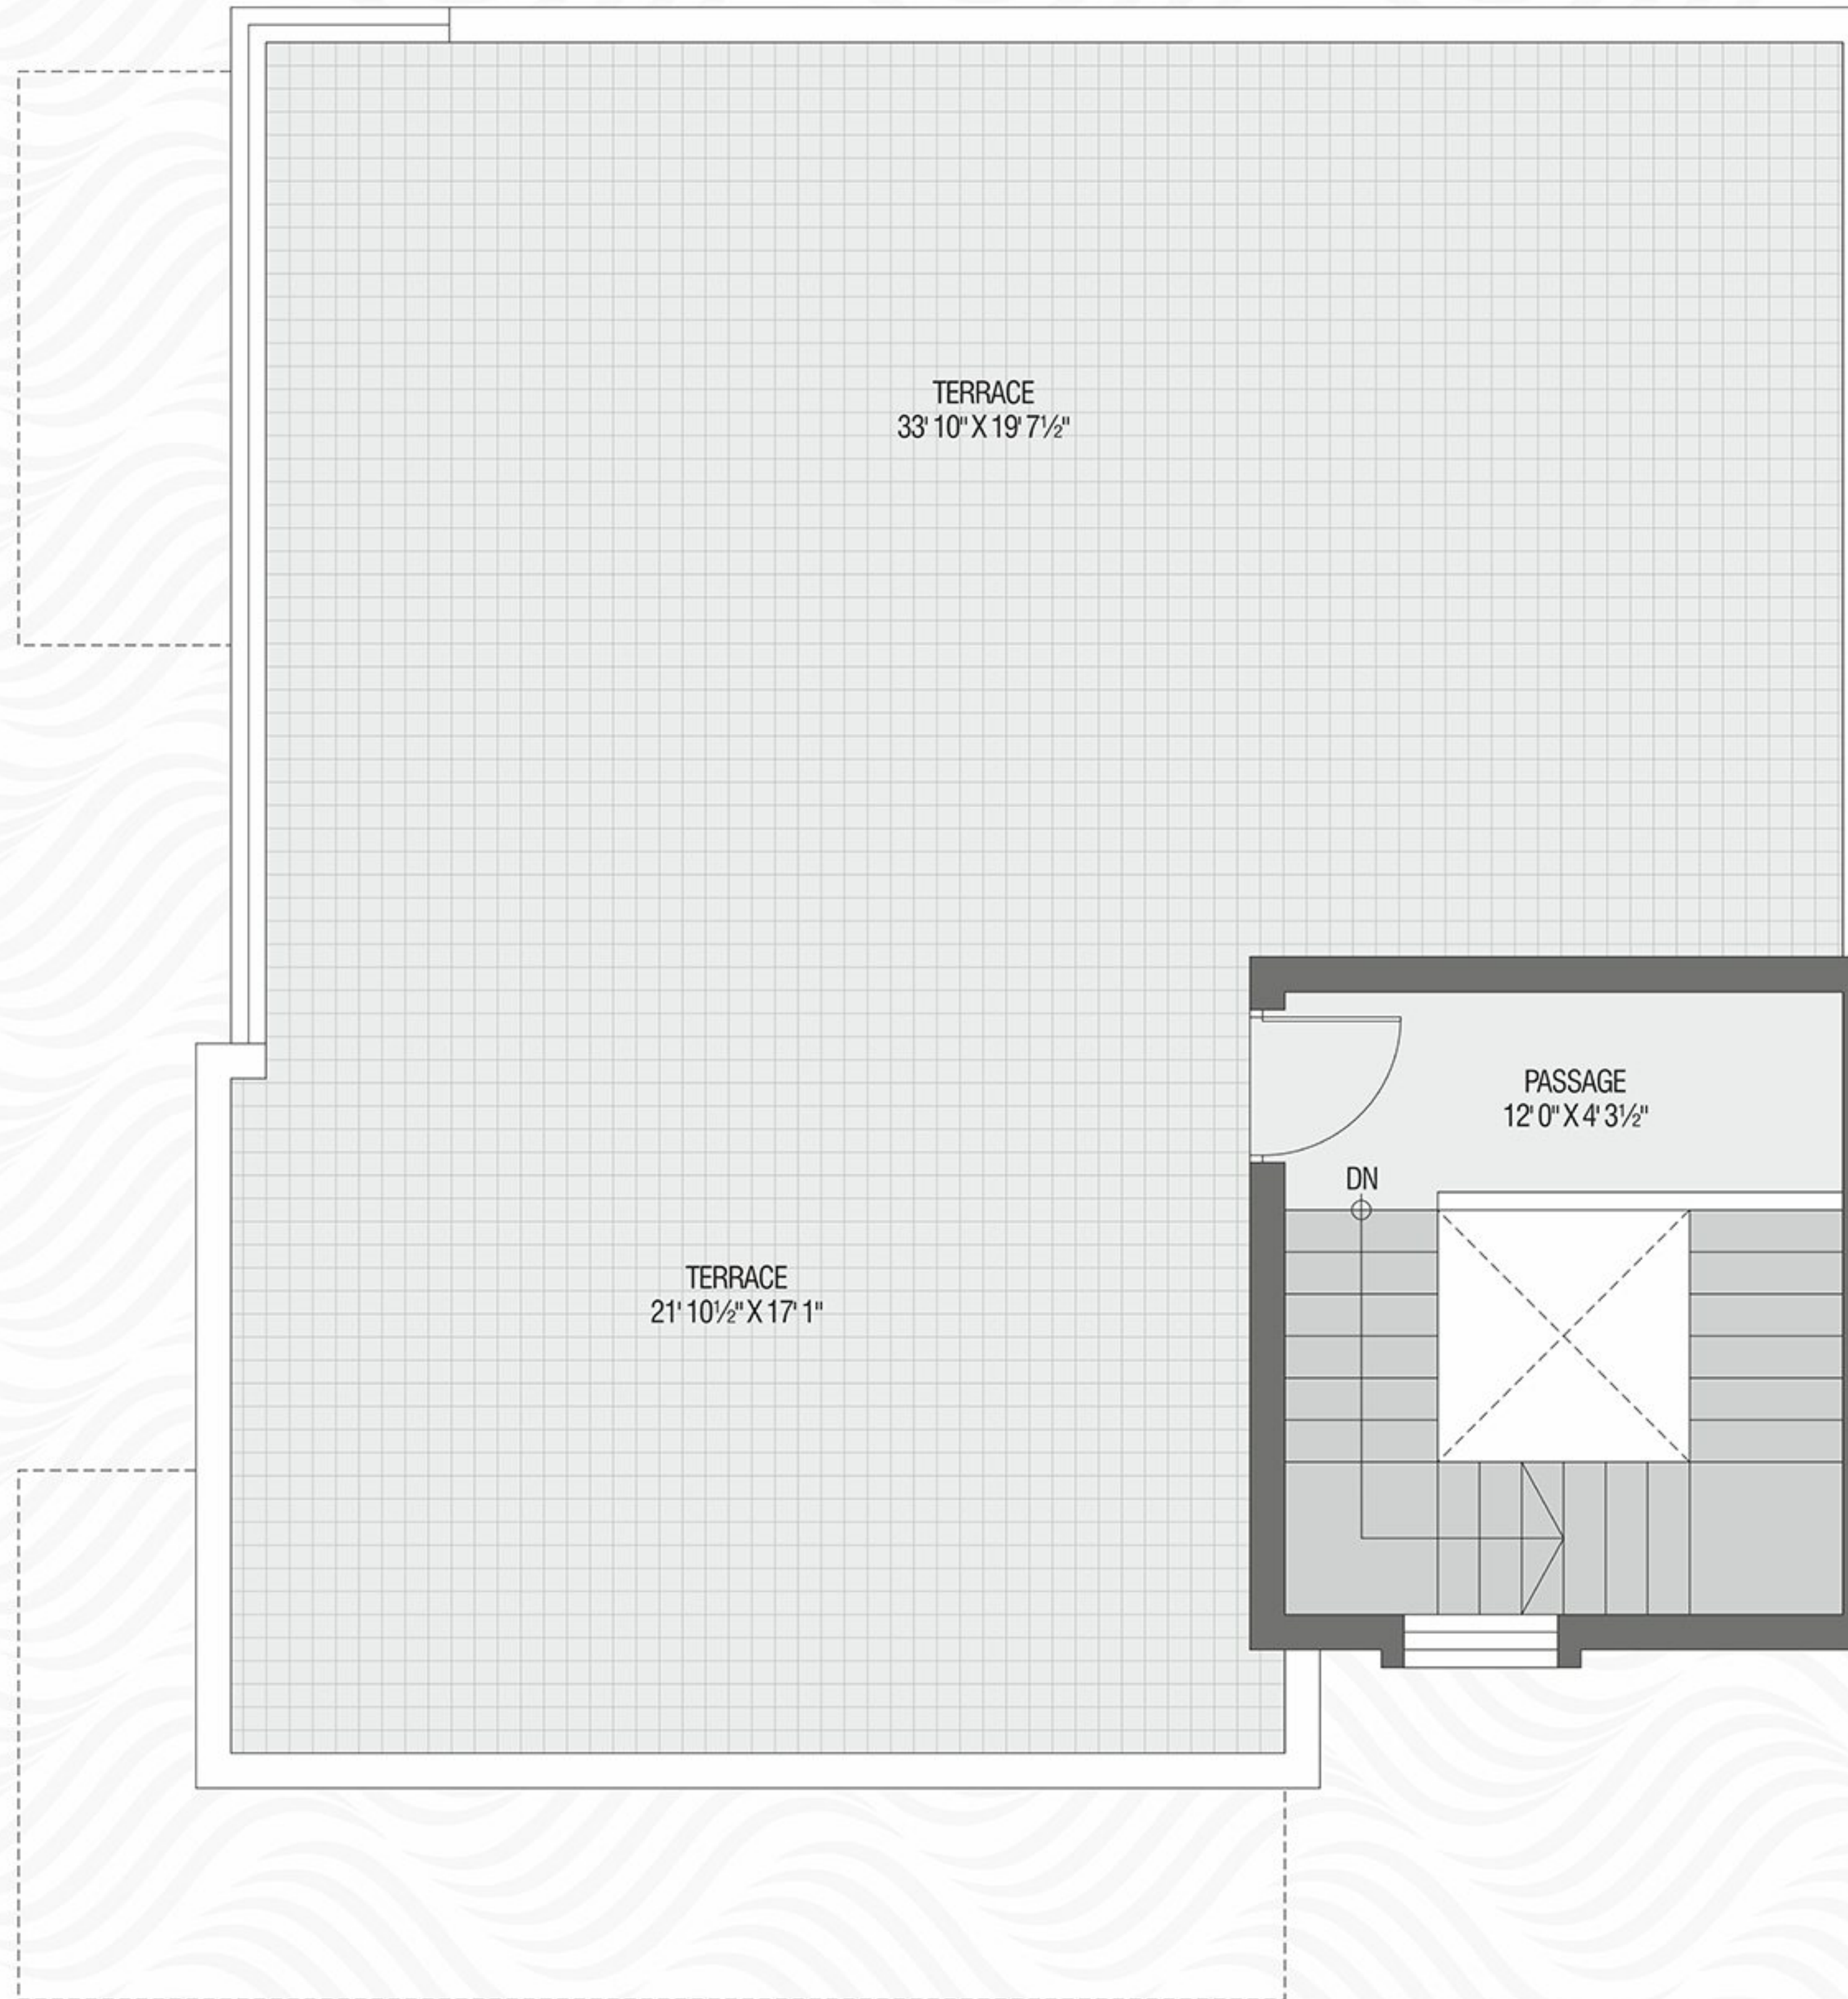

3 BHK
villas

157 & 129
200 sq.yard | 34' 11½" X 51' 7"

3 BHK | TYPE 157 & 129 - 200 SQ.YARD | 34' 11½" X 51' 7" | **TERRACE FLOOR PLAN**