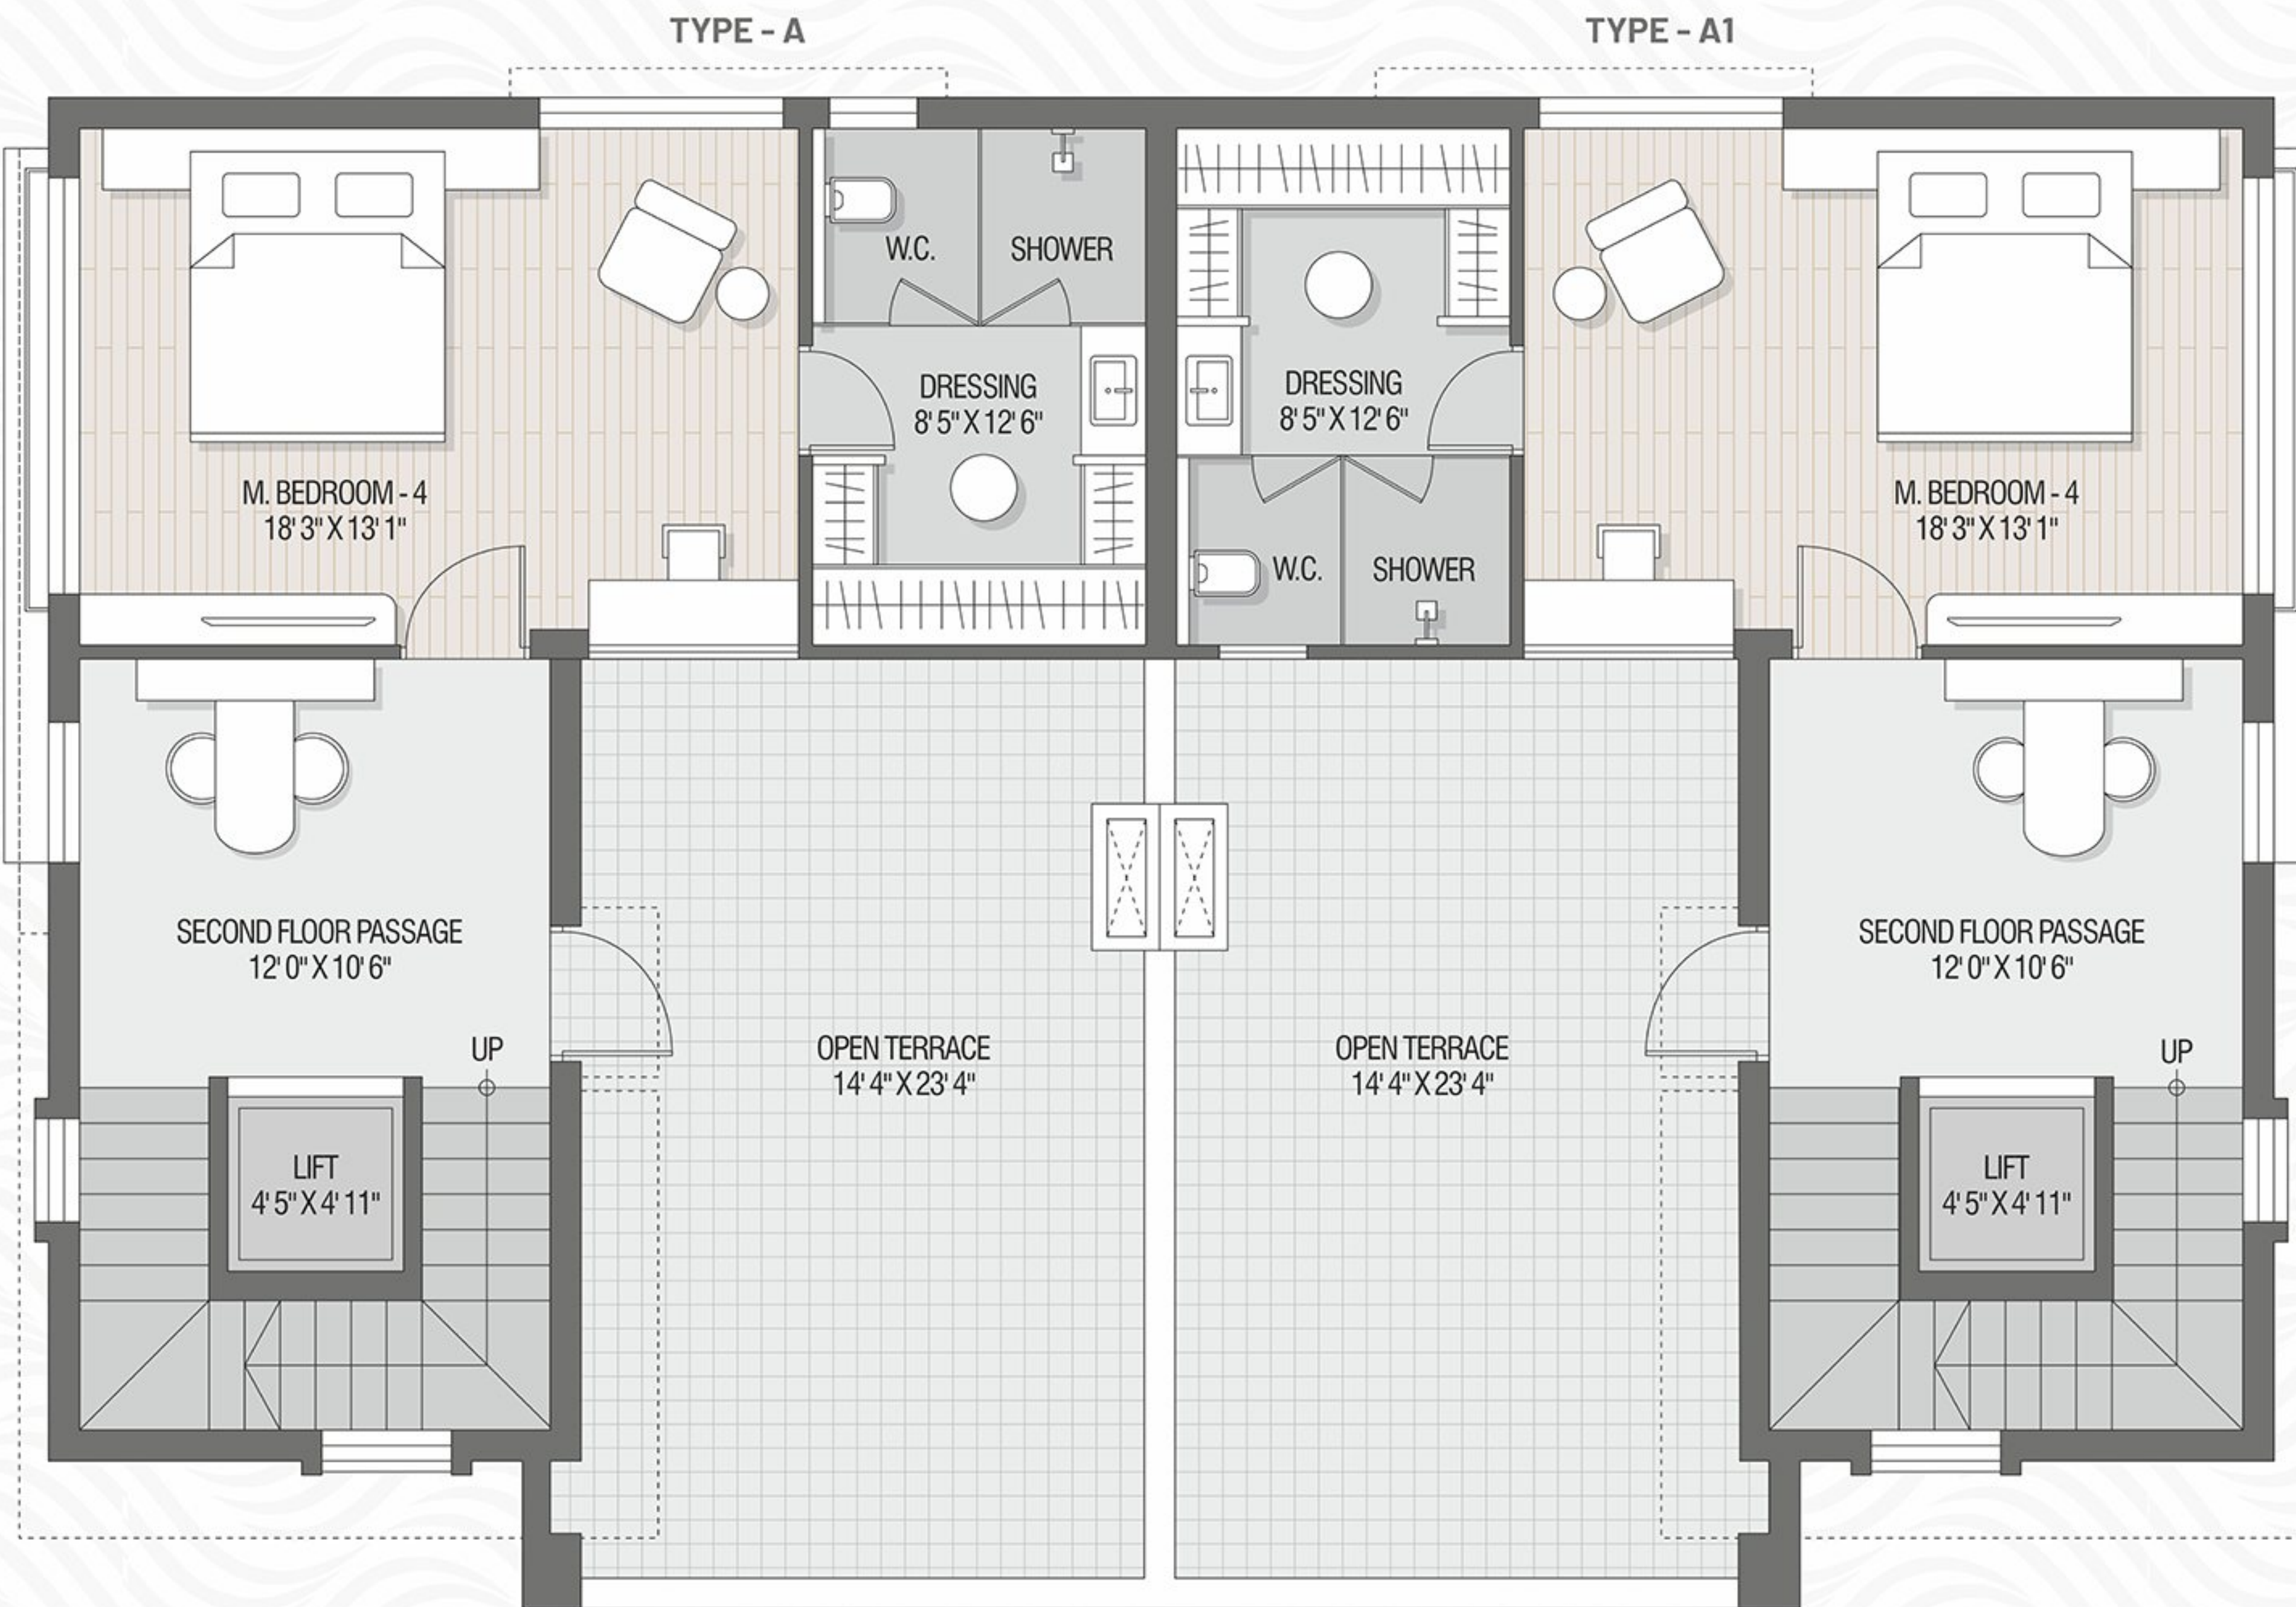

4 BHK | TYPE A & A1 200 SQ.YARD | 33' 2" X 54' 4" | **FIRST FLOOR PLAN**

4 BHK villas

TYPE A & A1
200 sq.yard | 33' 2" X 54' 4"

4 BHK | TYPE A & A1 200 SQ.YARD | 33' 2" X 54' 4" | TERRACE FLOOR PLAN

RELAXED MIND *revitalised* BODY