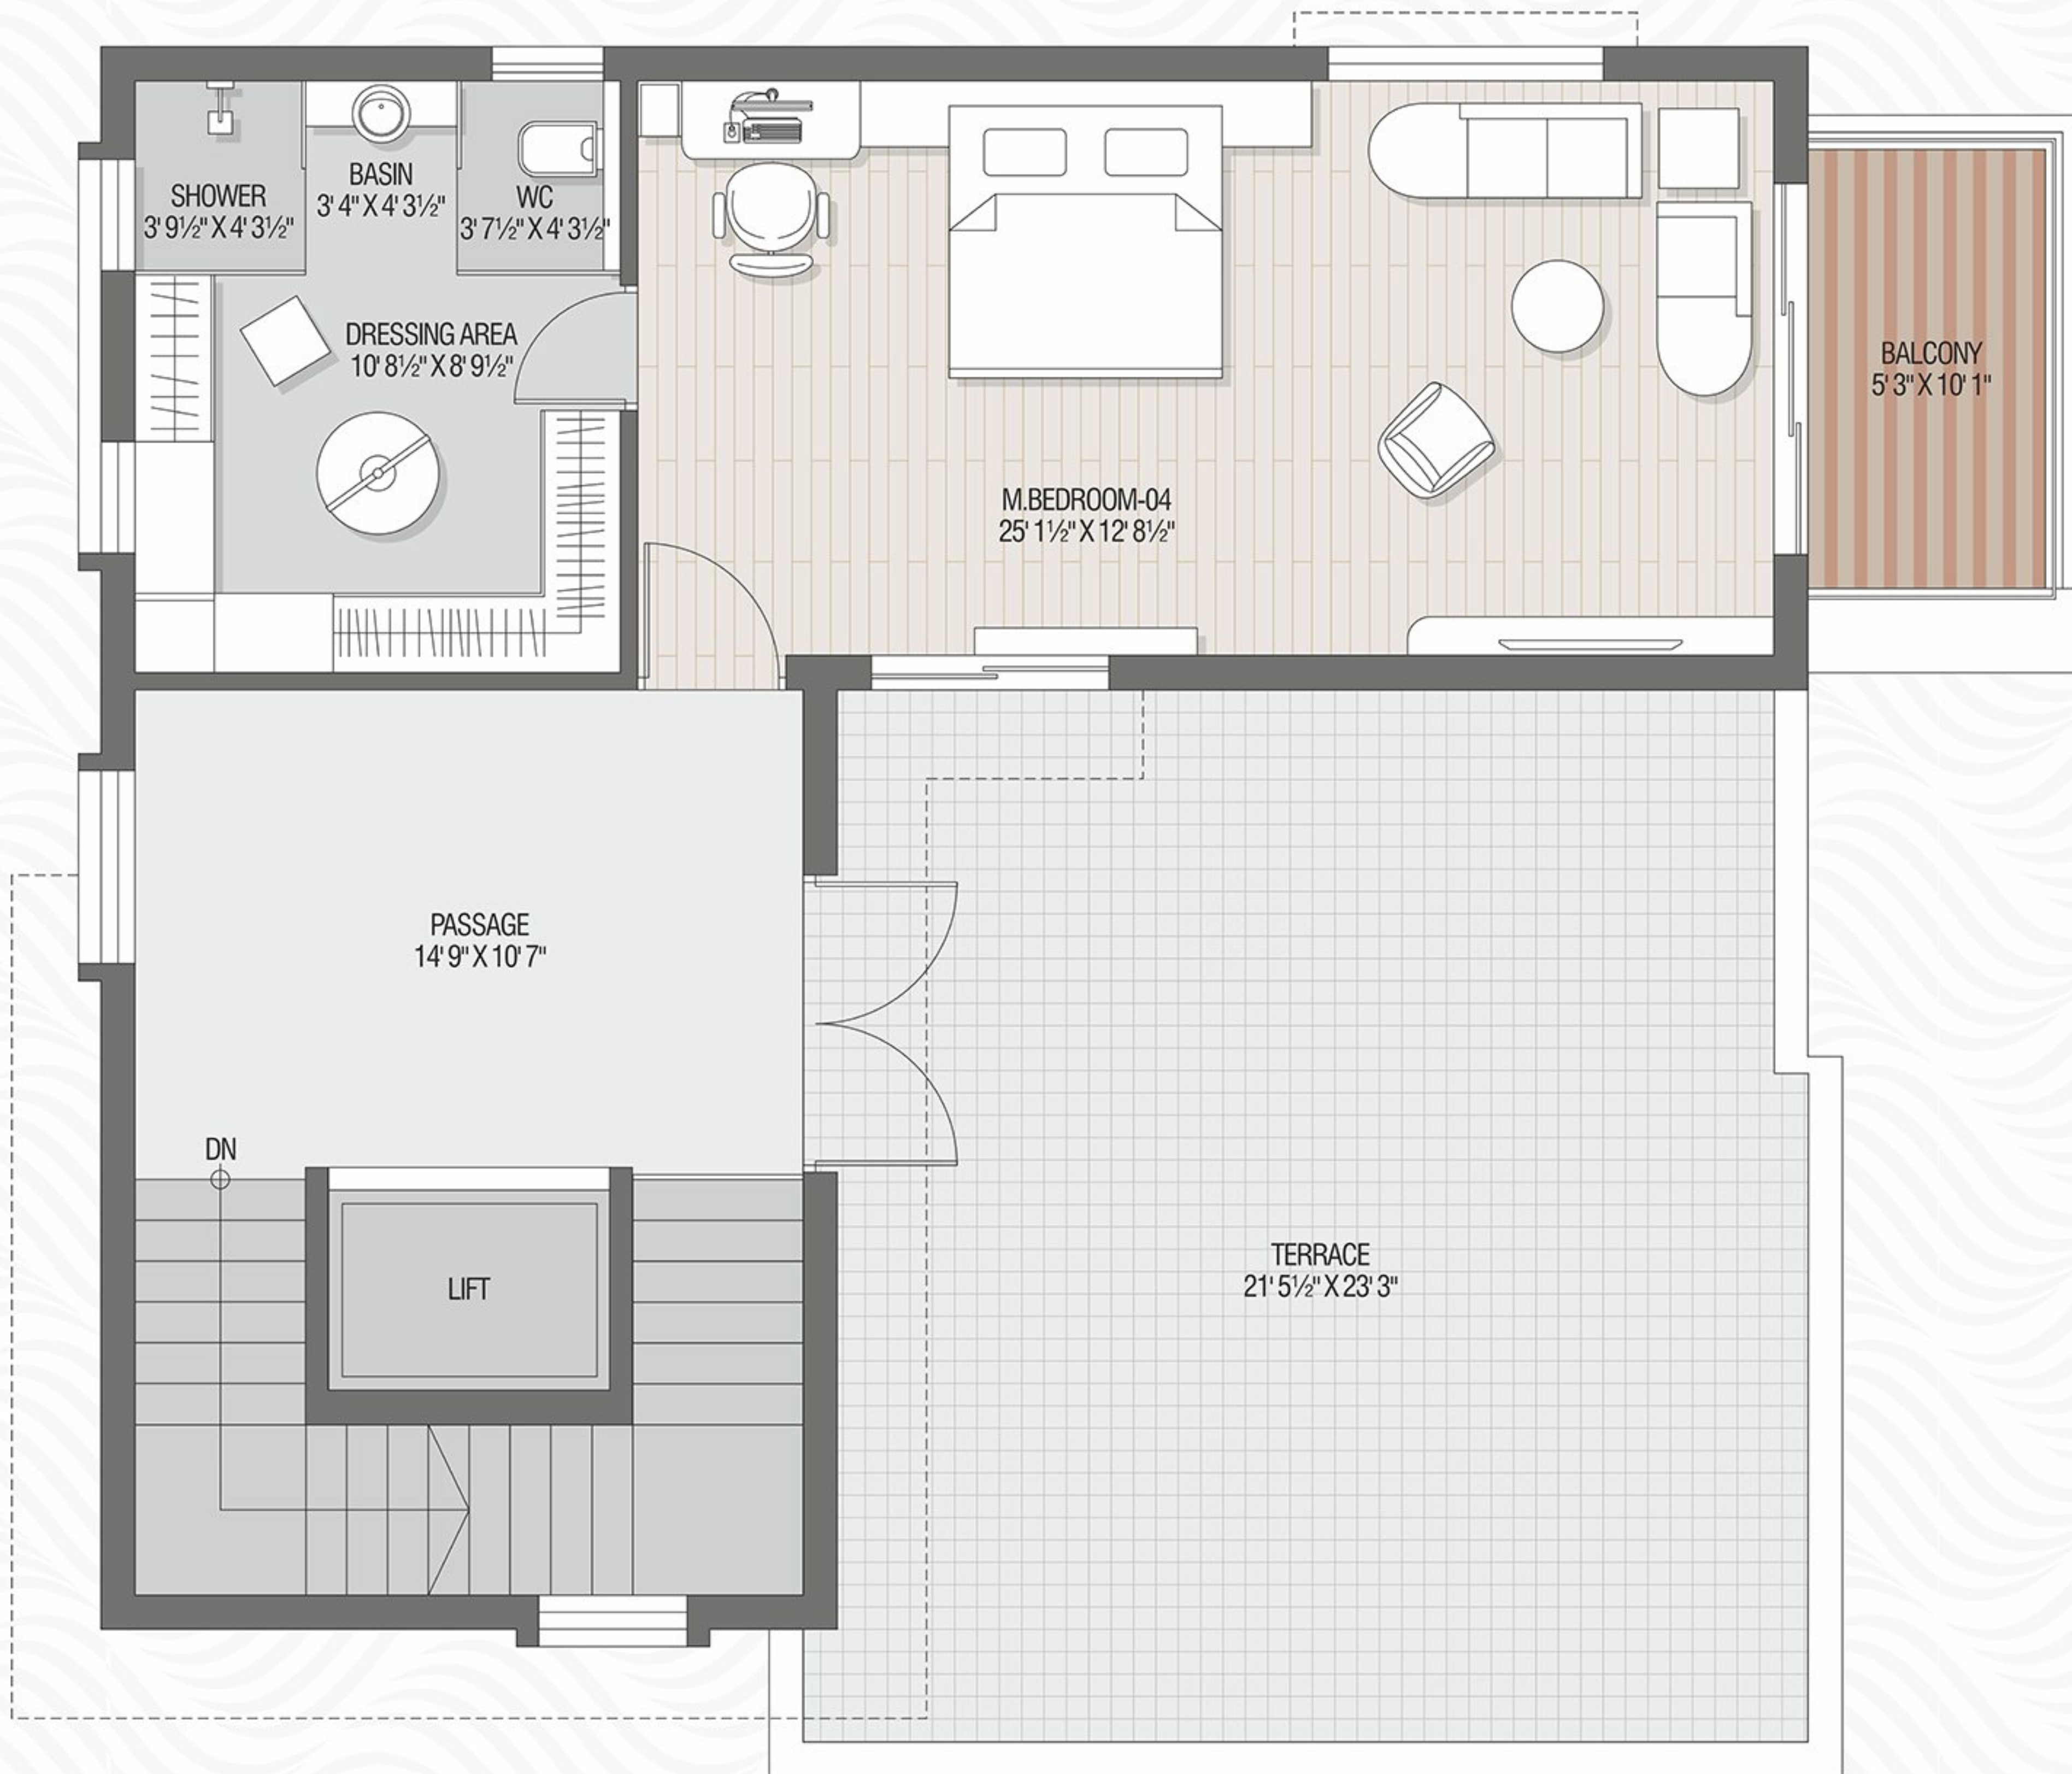

4 BHK
villas

TYPE A+

358 sq.yard | 59' 4½" X 54' 3½"

4 BHK | TYPE A+ 358 SQ.YARD | 59' 4½" X 54' 3½" | TERRACE FLOOR PLAN