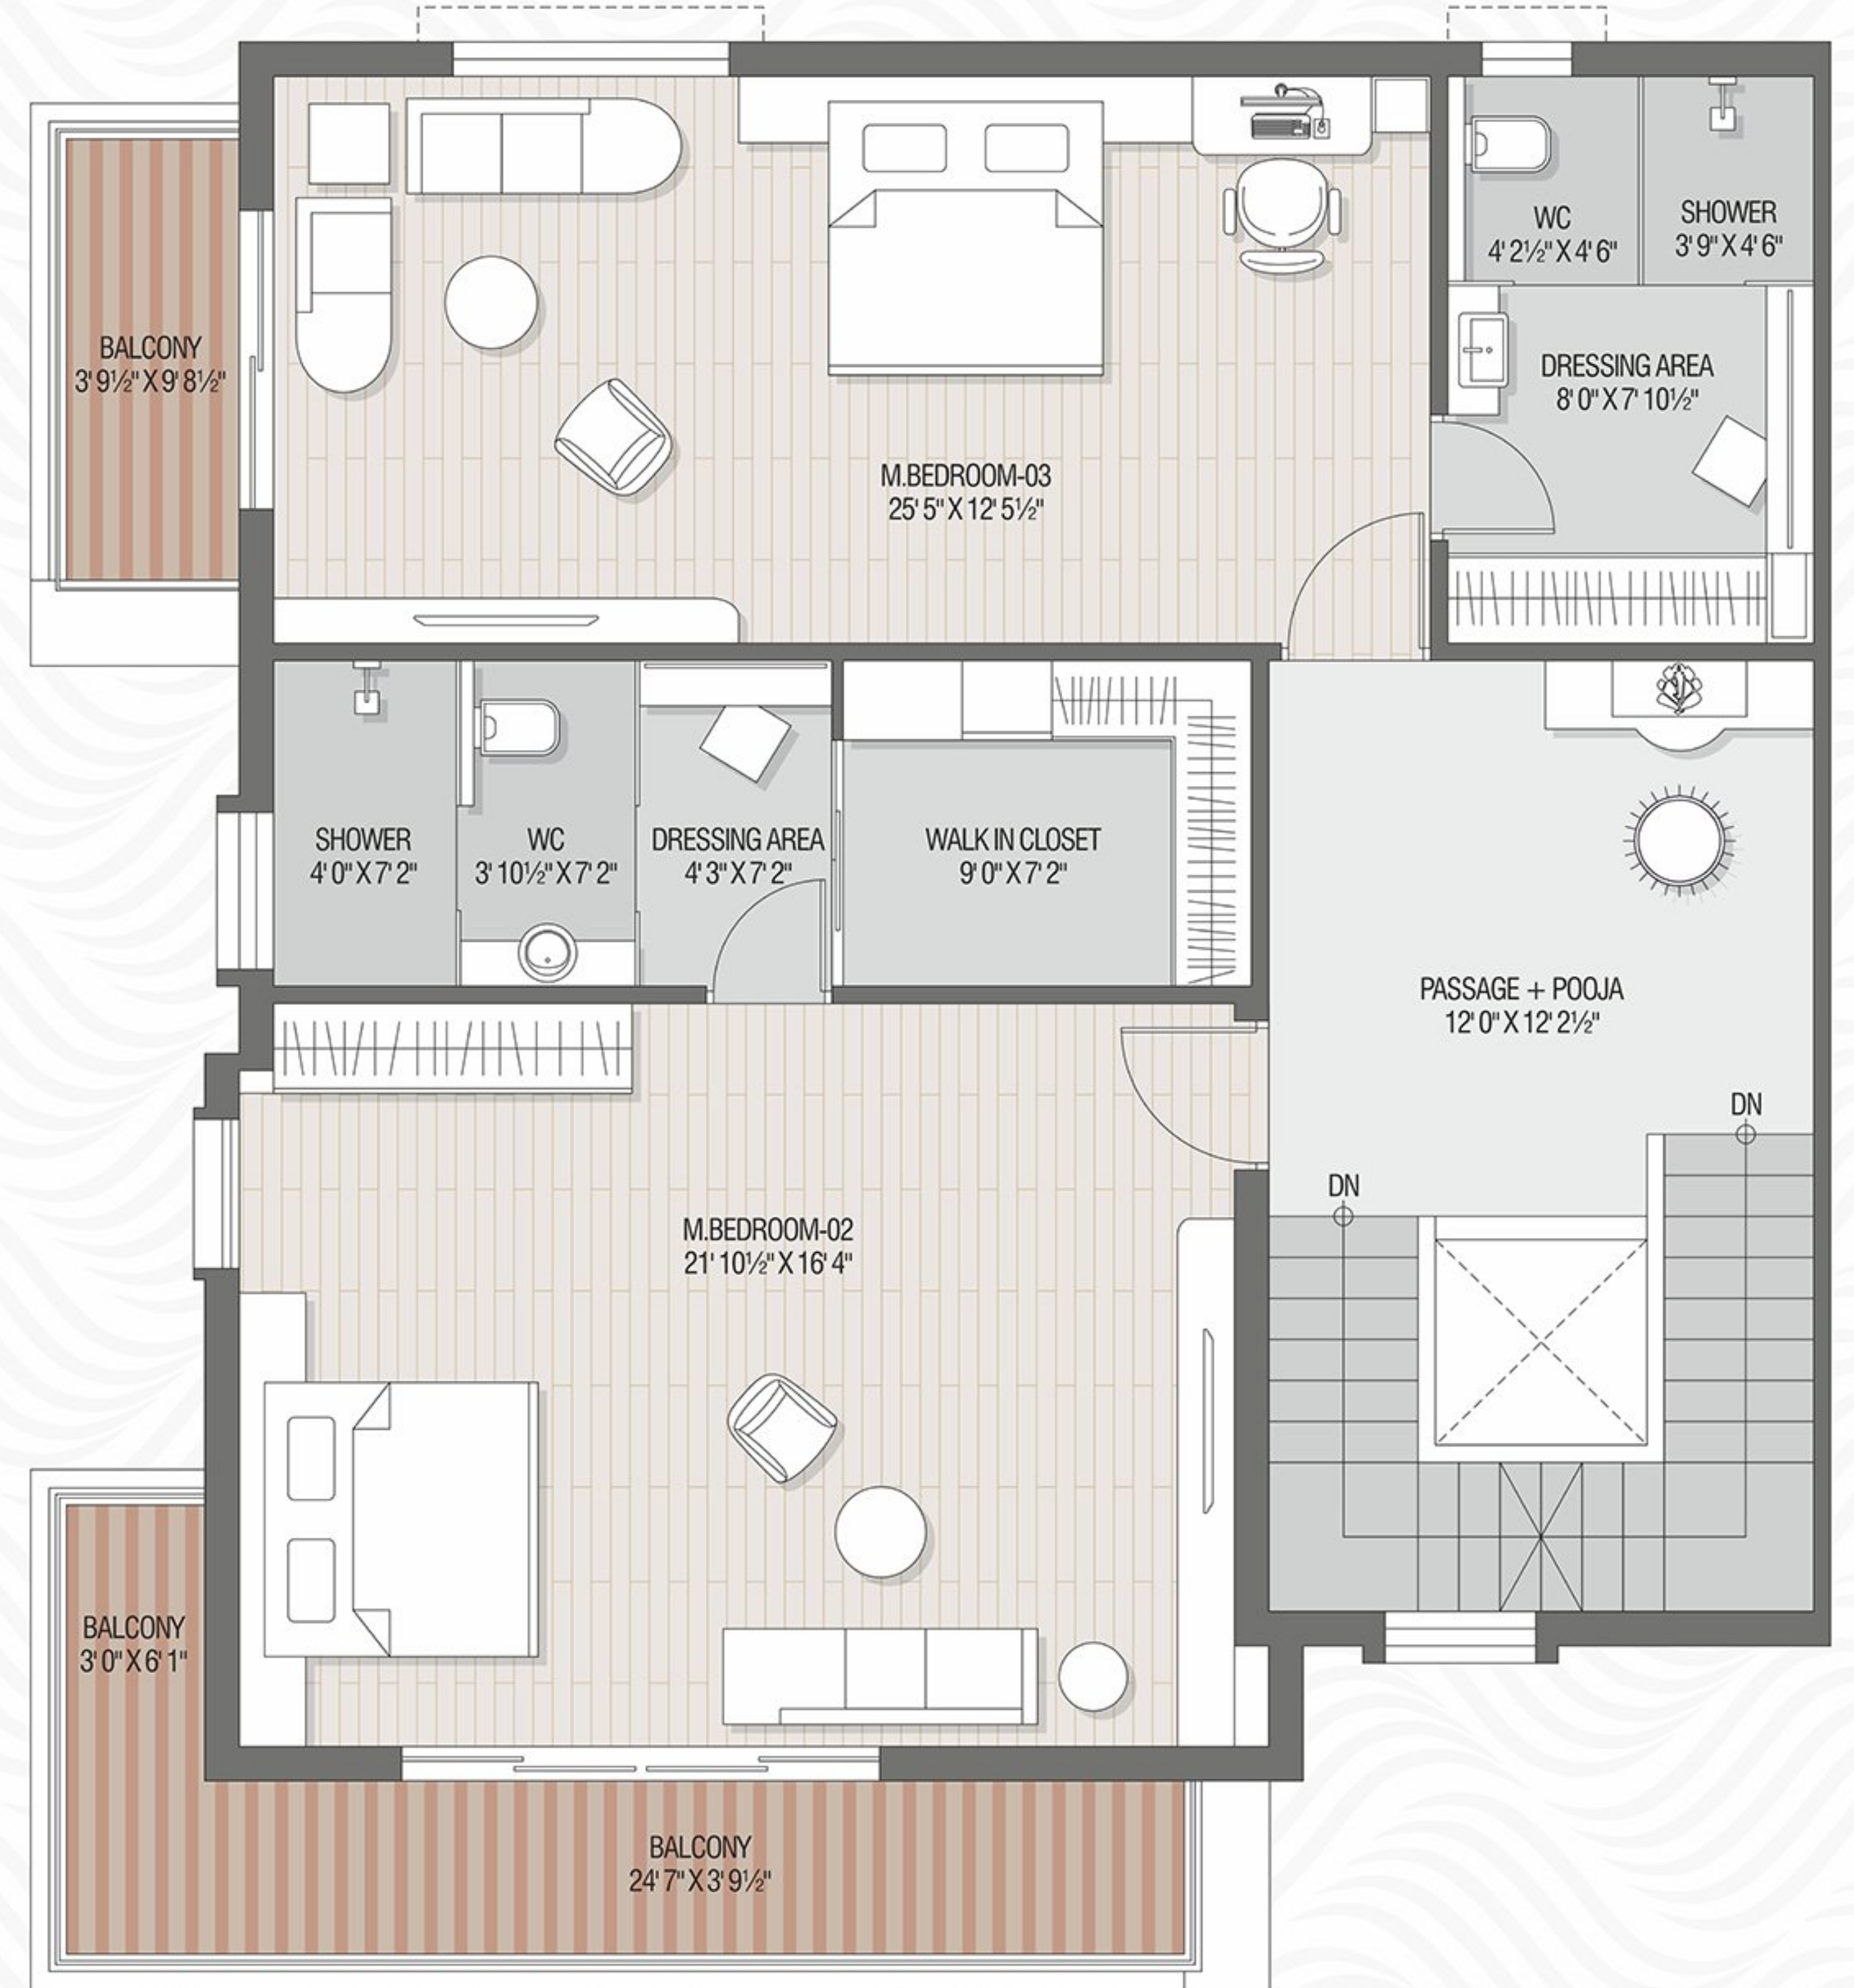

3 BHK | TYPE 157 & 129 - 200 SQ.YARD | 34' 11½" X 51' 7" | **FIRST FLOOR PLAN**