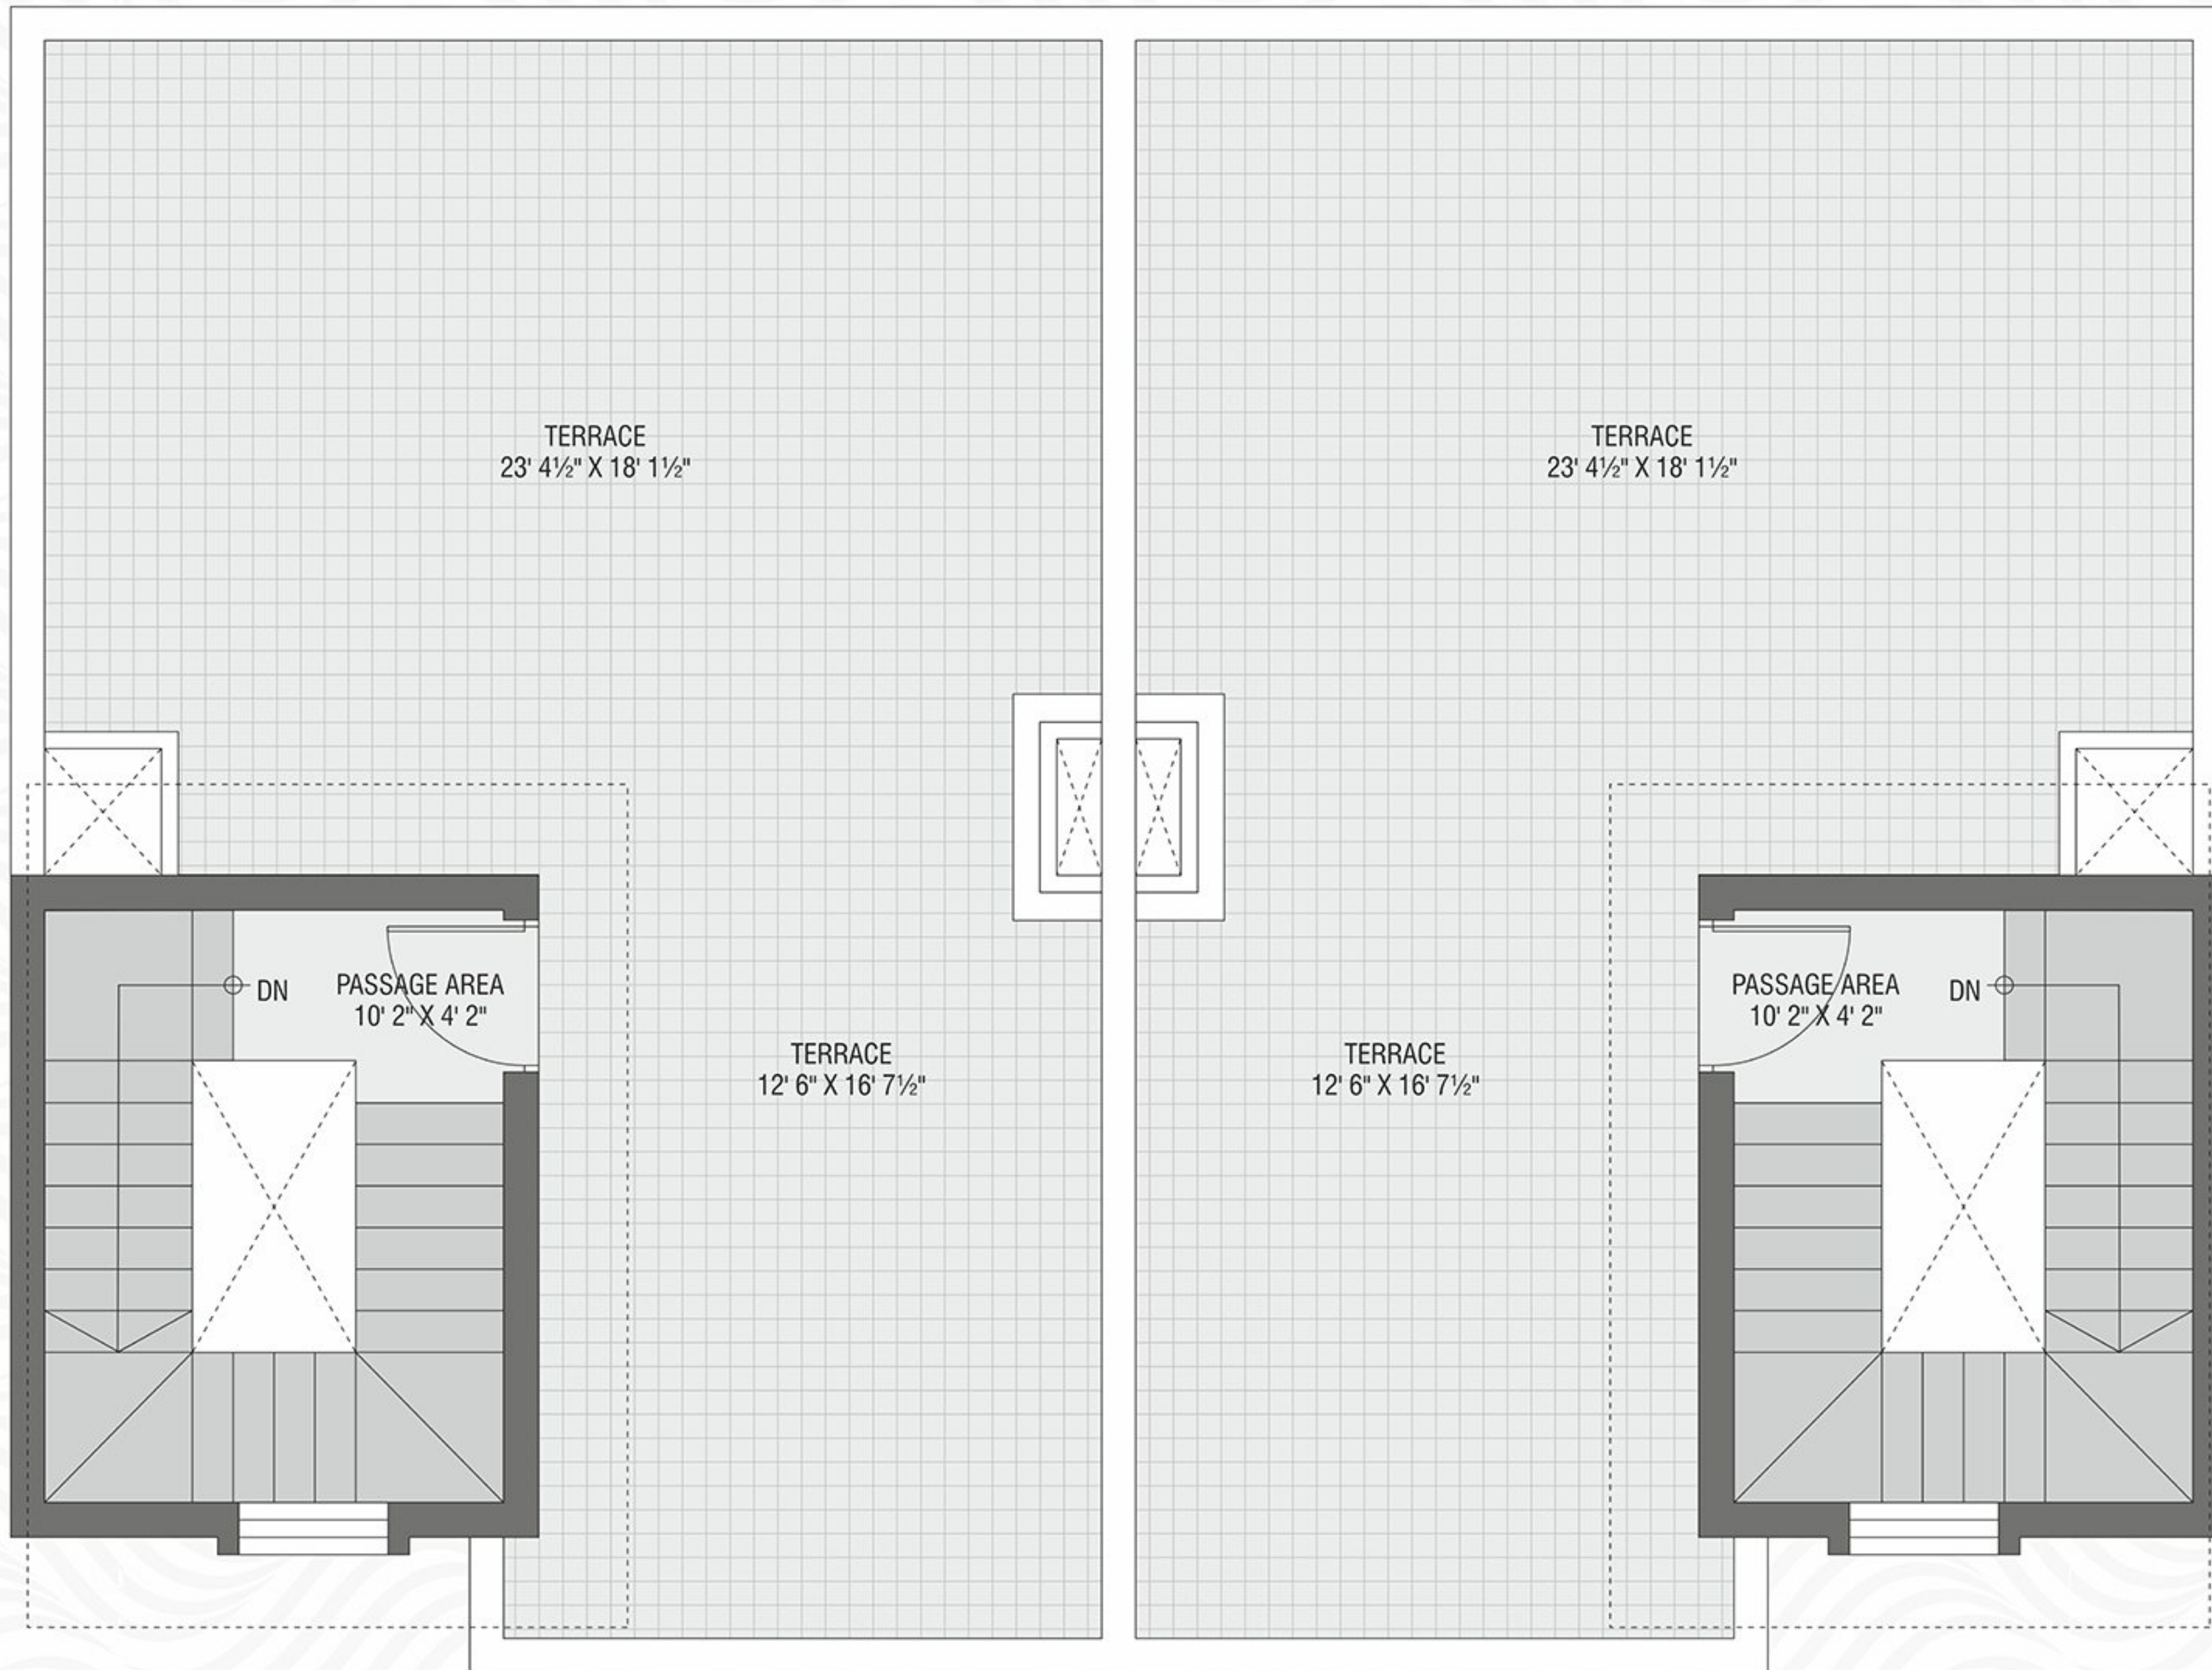

3 BHK
villas

TYPE C
133 sq.yard | 24' 2" X 49' 7"

3 BHK | TYPE C 133 SQ.YARD | 24' 2" X 49' 7" | TERRACE FLOOR PLAN