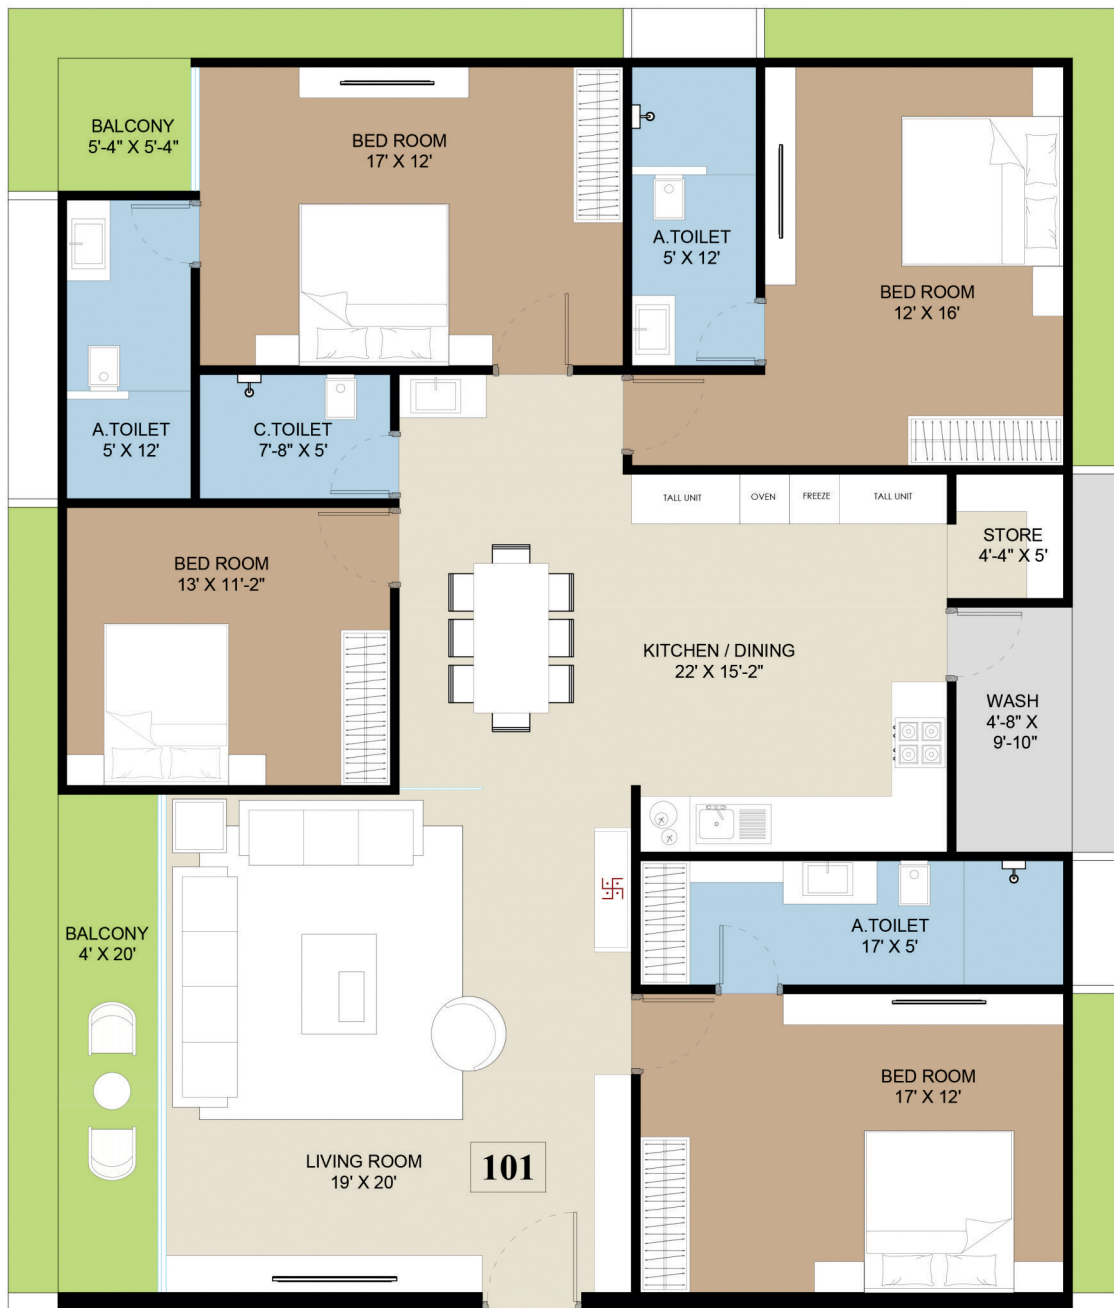

A GLIMPSE INTO
WHAT *awaits*

RAJHANS
Zoverra

Where Life Meets Its Zenith

- ❖ Spacious 4 BHK Residences
- ❖ 2 Flats per Floor for Superior Privacy
- ❖ 10.5 ft Floor Height
- ❖ 12-Storey, 8-tower Premium Development
- ❖ Futuristic Architecture Elevating Vesu's Skyline
- ❖ Large Central Courtyard
- ❖ Exclusive Clubhouse
- ❖ 150 ft Wide Road Frontage for Enhanced Connectivity
- ❖ 3-Car Parking per Residence
- ❖ Open Spaces and a lot more

RAJHANS ZOVERRA

TYPICAL FLOOR LAYOUT PLAN

150 FEET WIDE T P MAIN ROAD

TOWER (A)

TOWER B-C-D

TOWER (E)

TOWER F-G-H

KEY PLAN