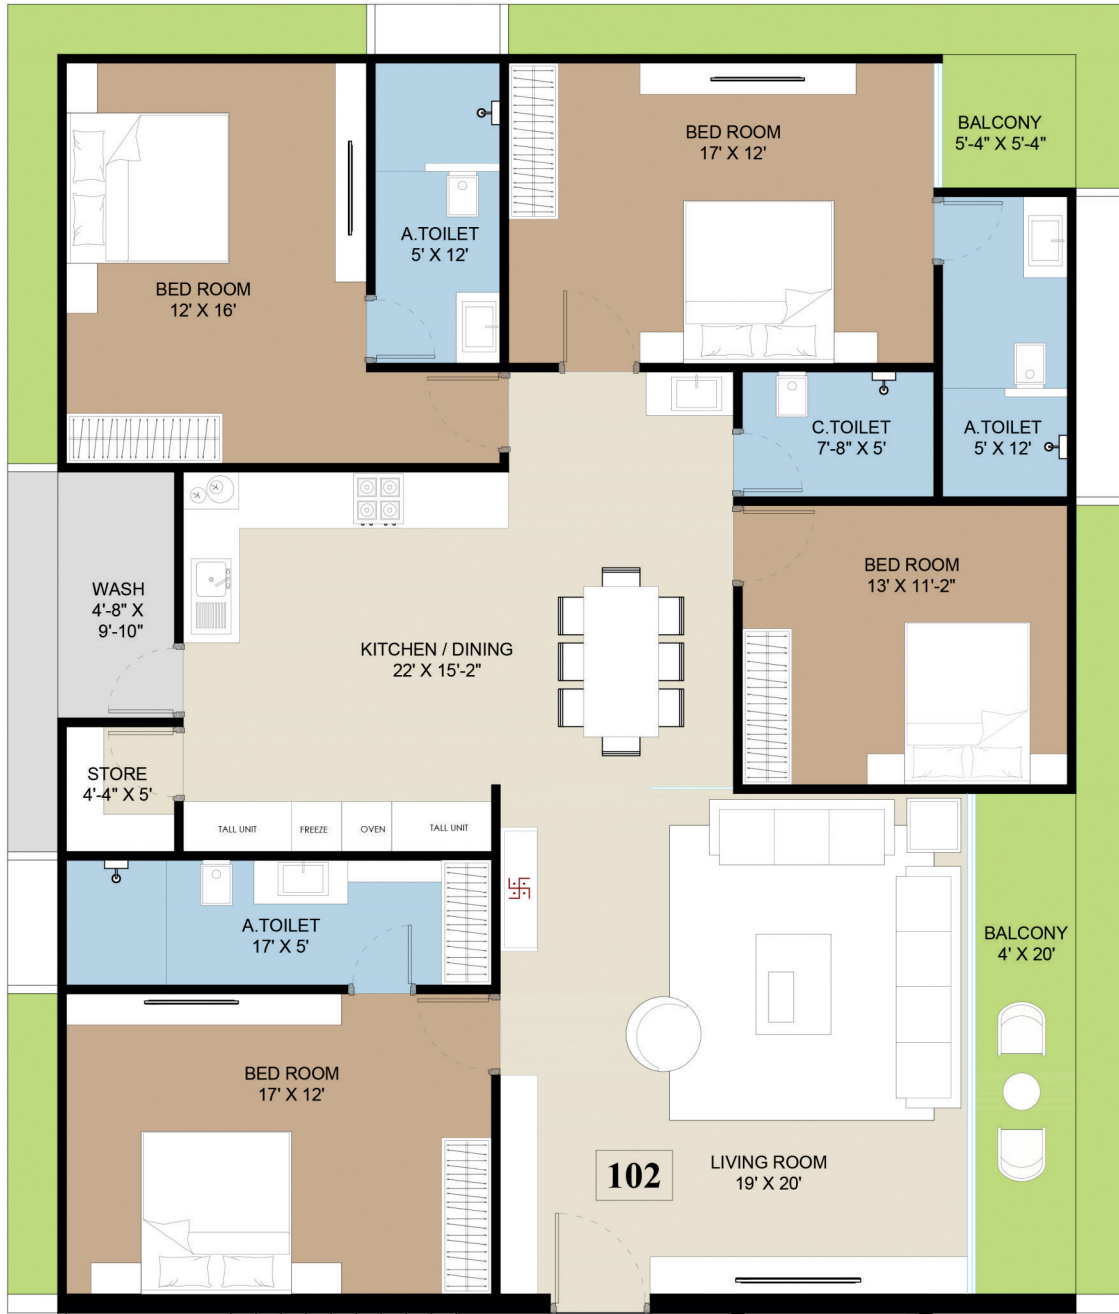

A GLIMPSE INTO
WHAT *awaits*

RAJHANS
Zoverra

Where Life Meets Its Zenith

- ❖ Spacious 4 BHK Residences
- ❖ 2 Flats per Floor for Superior Privacy
- ❖ 10.5 ft Floor Height
- ❖ 12-Storey, 8-tower Premium Development
- ❖ Futuristic Architecture Elevating Vesu's Skyline
- ❖ Large Central Courtyard
- ❖ Exclusive Clubhouse
- ❖ 150 ft Wide Road Frontage for Enhanced Connectivity
- ❖ 3-Car Parking per Residence
- ❖ Open Spaces and a lot more

RAJHANS ZOVERRA

TYPICAL FLOOR LAYOUT PLAN

150 FEET WIDE T P MAIN ROAD

TOWER (A)

TOWER B-C-D

TOWER (E)

TOWER F-G-H

KEY PLAN