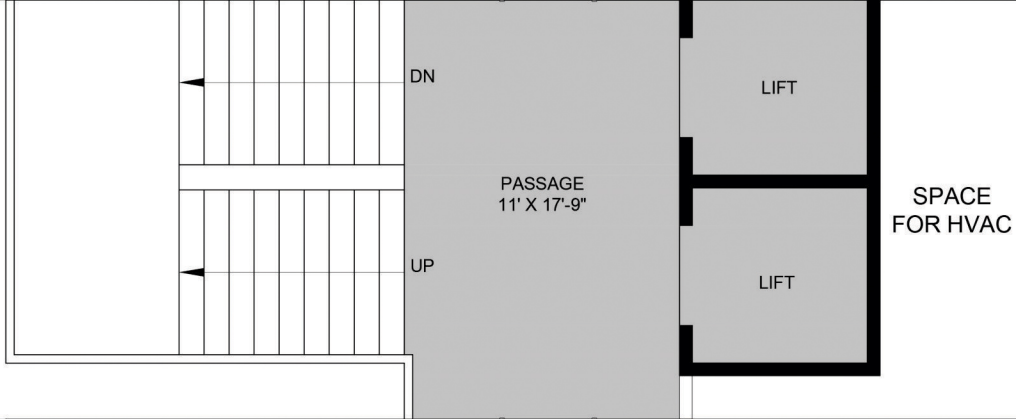

RAJHANS ZOVERRA

TYPICAL FLOOR LAYOUT PLAN

150 FEET WIDE T P MAIN ROAD

TOWER (A)

TOWER B-C-D

TOWER (E)

TOWER F-G-H

KEY PLAN