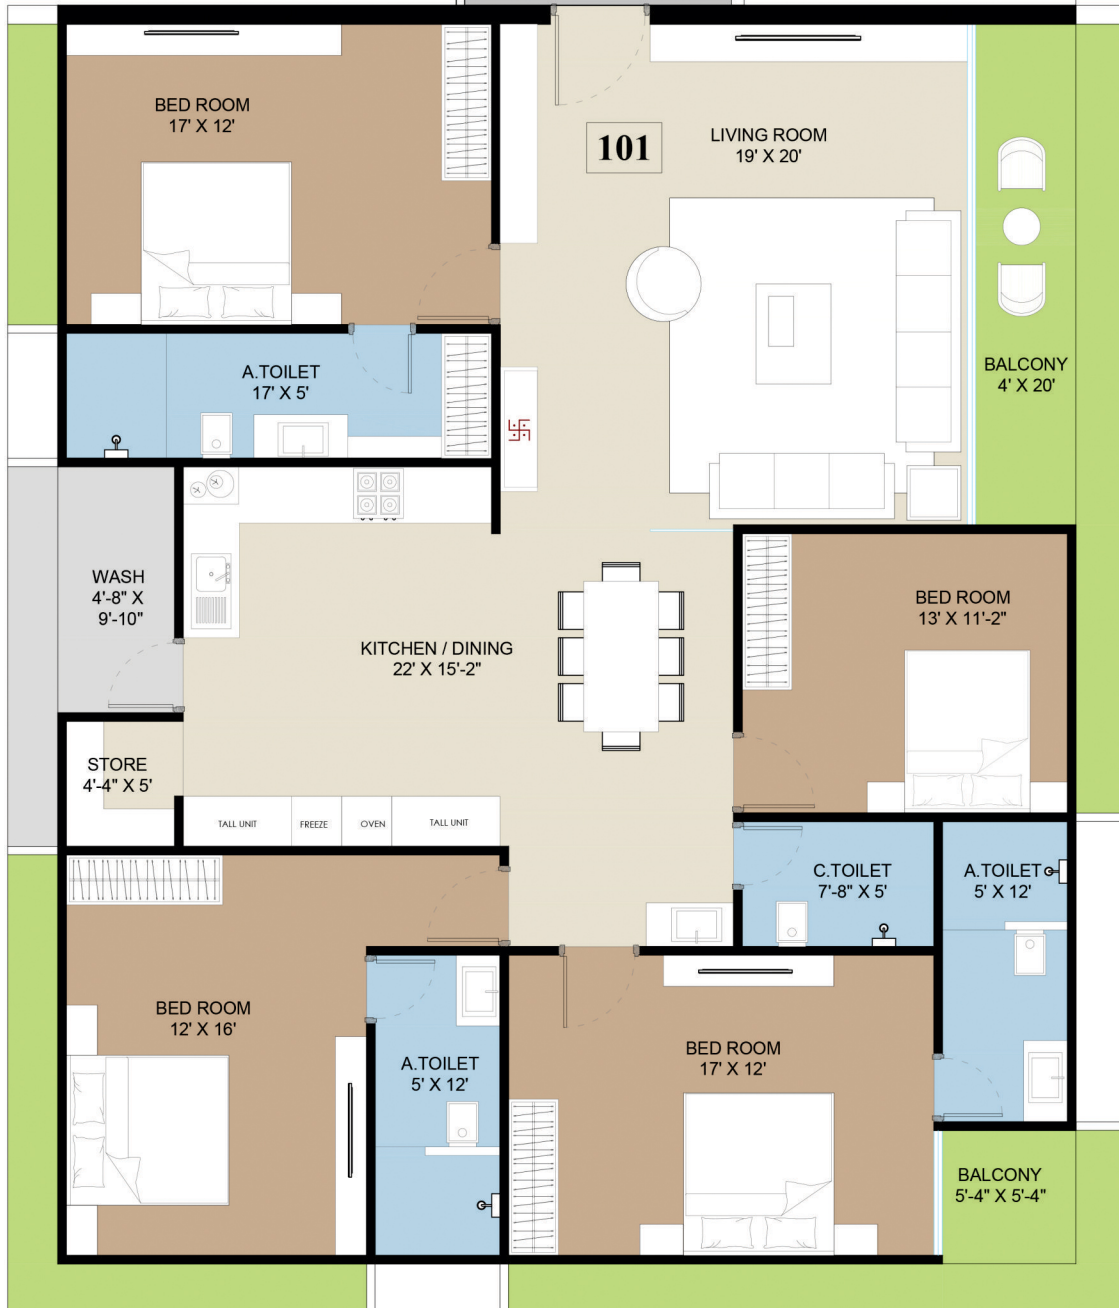

A GLIMPSE INTO
WHAT *awaits*

RAJHANS
Zoverra

Where Life Meets Its Zenith

- ❖ Spacious 4 BHK Residences
- ❖ 2 Flats per Floor for Superior Privacy
- ❖ 10.5 ft Floor Height
- ❖ 12-Storey, 8-tower Premium Development
- ❖ Futuristic Architecture Elevating Vesu's Skyline
- ❖ Large Central Courtyard
- ❖ Exclusive Clubhouse
- ❖ 150 ft Wide Road Frontage for Enhanced Connectivity
- ❖ 3-Car Parking per Residence
- ❖ Open Spaces and a lot more

RAJHANS ZOVERRA

TYPICAL FLOOR LAYOUT PLAN

150 FEET WIDE T P MAIN ROAD

TOWER (A)

TOWER B-C-D

TOWER (E)

TOWER F-G-H

KEY PLAN