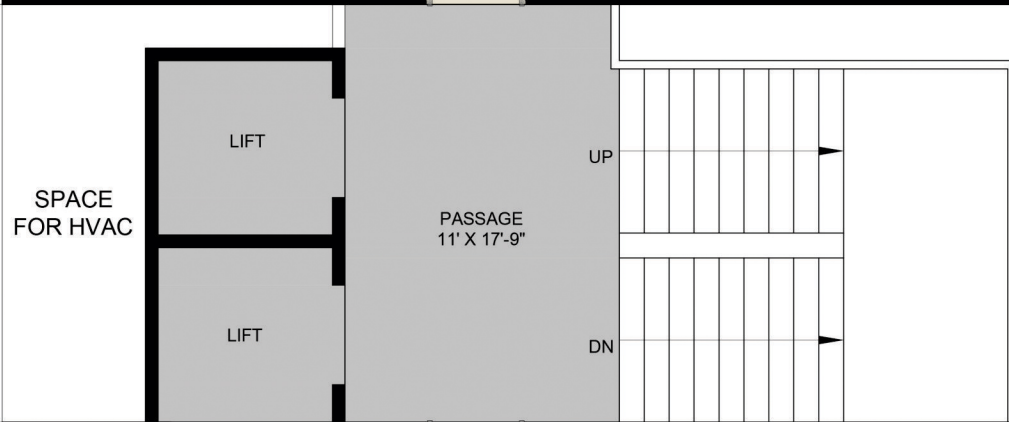

RAJHANS ZOVERRA

TYPICAL FLOOR LAYOUT PLAN

150 FEET WIDE T P MAIN ROAD

TOWER (A)

TOWER B-C-D

TOWER (E)

TOWER F-G-H

KEY PLAN