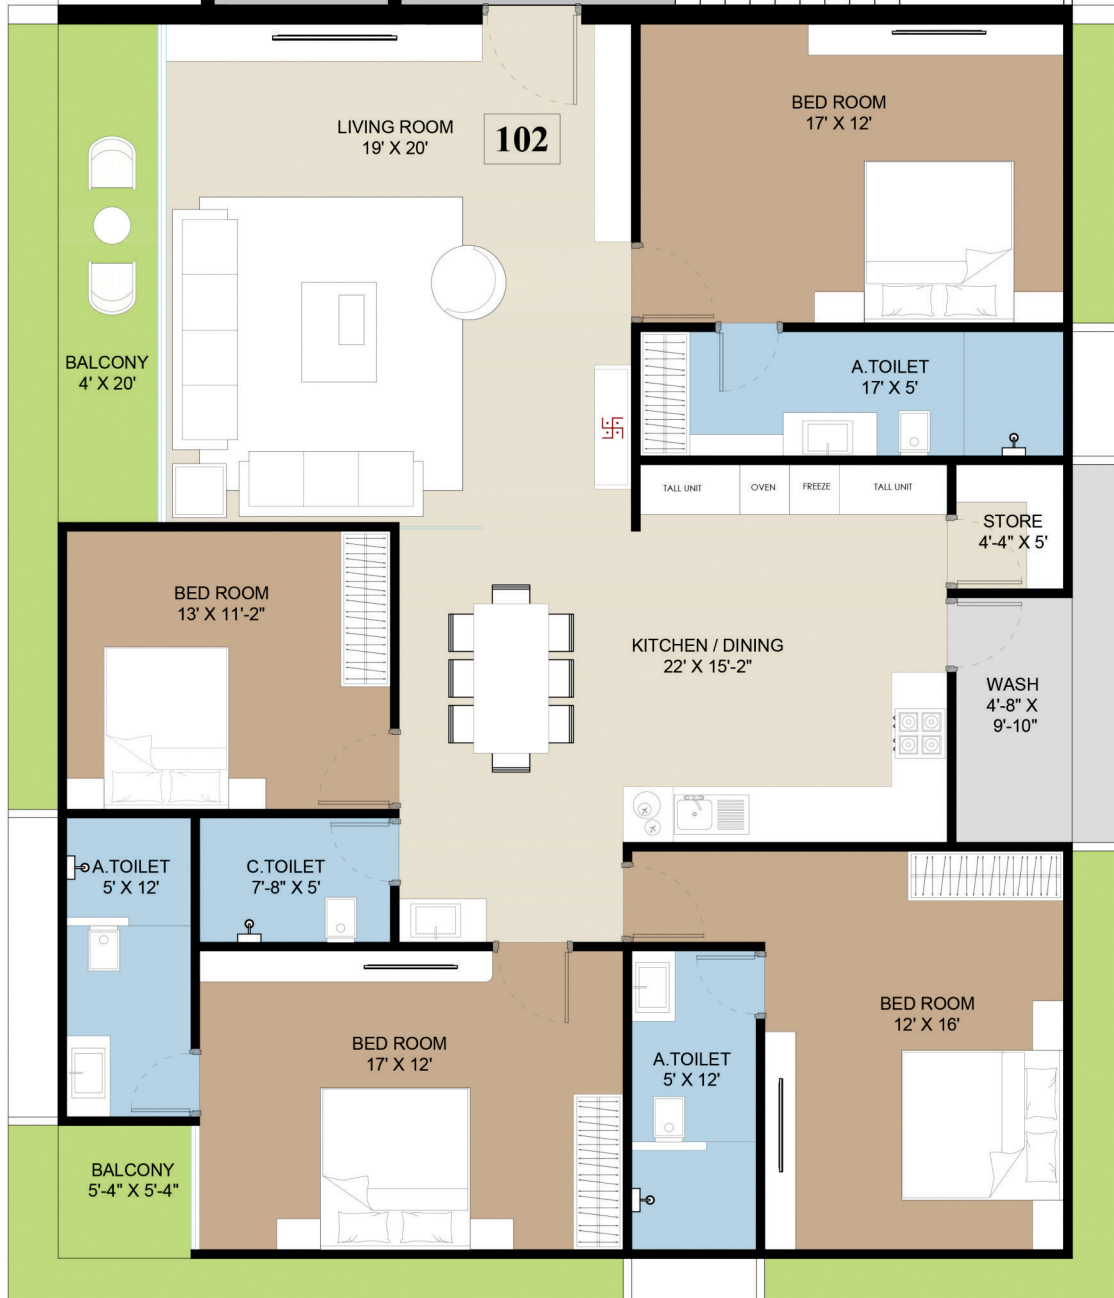

A GLIMPSE INTO
WHAT *awaits*

RAJHANS
Zoverra

Where Life Meets Its Zenith

- ❖ Spacious 4 BHK Residences
- ❖ 2 Flats per Floor for Superior Privacy
- ❖ 10.5 ft Floor Height
- ❖ 12-Storey, 8-tower Premium Development
- ❖ Futuristic Architecture Elevating Vesu's Skyline
- ❖ Large Central Courtyard
- ❖ Exclusive Clubhouse
- ❖ 150 ft Wide Road Frontage for Enhanced Connectivity
- ❖ 3-Car Parking per Residence
- ❖ Open Spaces and a lot more

RAJHANS ZOVERRA

TYPICAL FLOOR LAYOUT PLAN

150 FEET WIDE T P MAIN ROAD

TOWER (A)

TOWER B-C-D

TOWER (E)

TOWER F-G-H

KEY PLAN